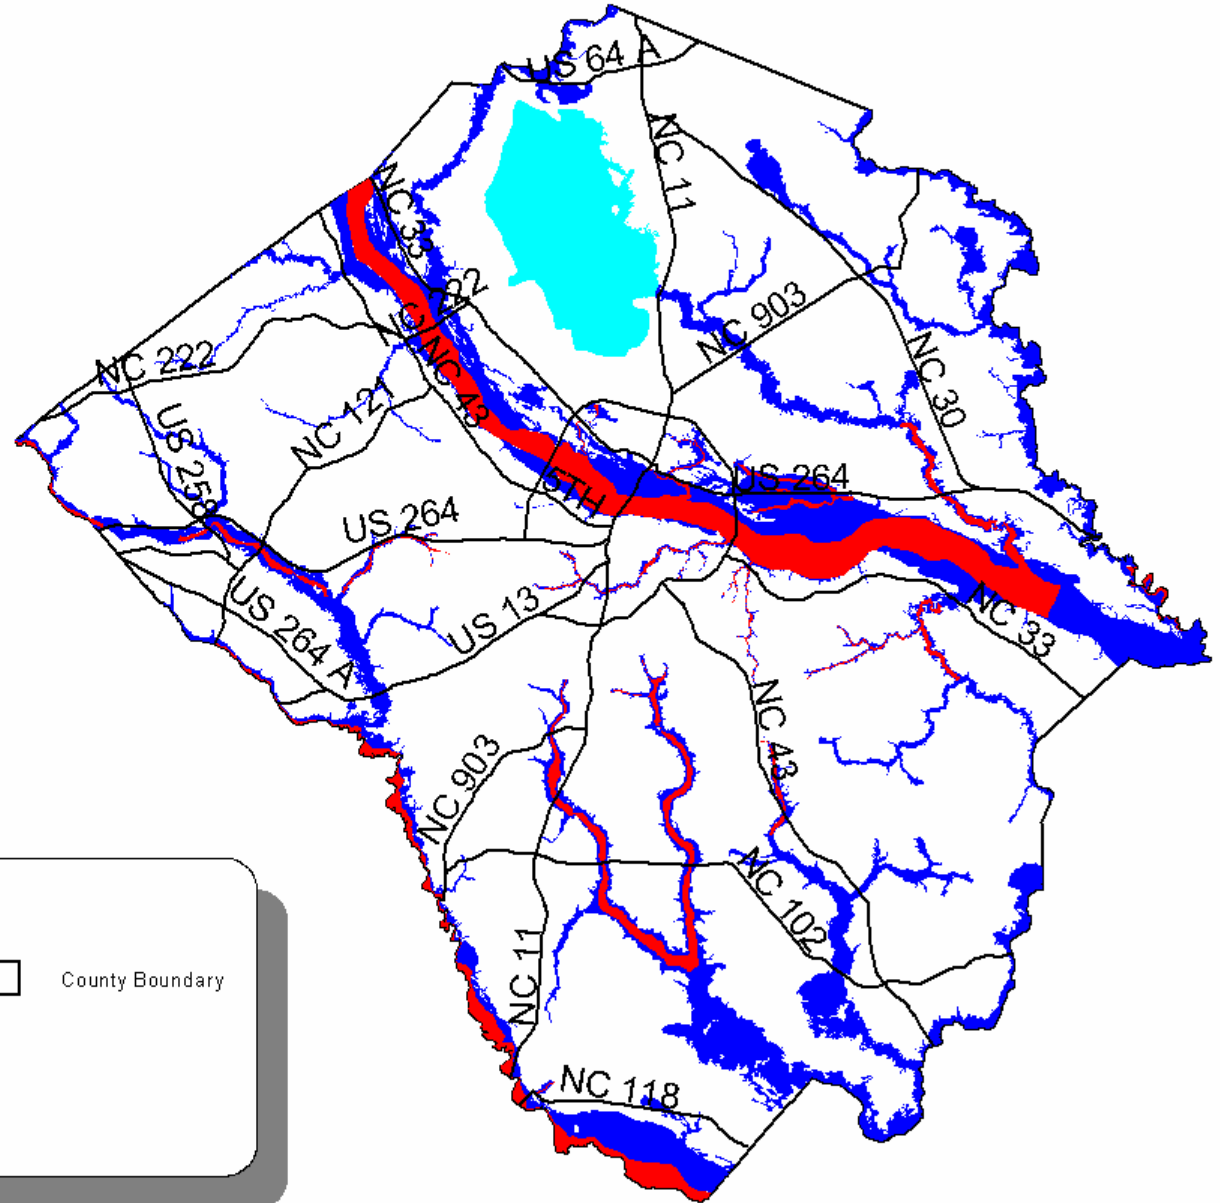

Flood Hazard Areas

Pitt County, NC

Major Roads	Special Flood Hazard Area A Zone	County Boundary
	AE Zone	
	Floodway	