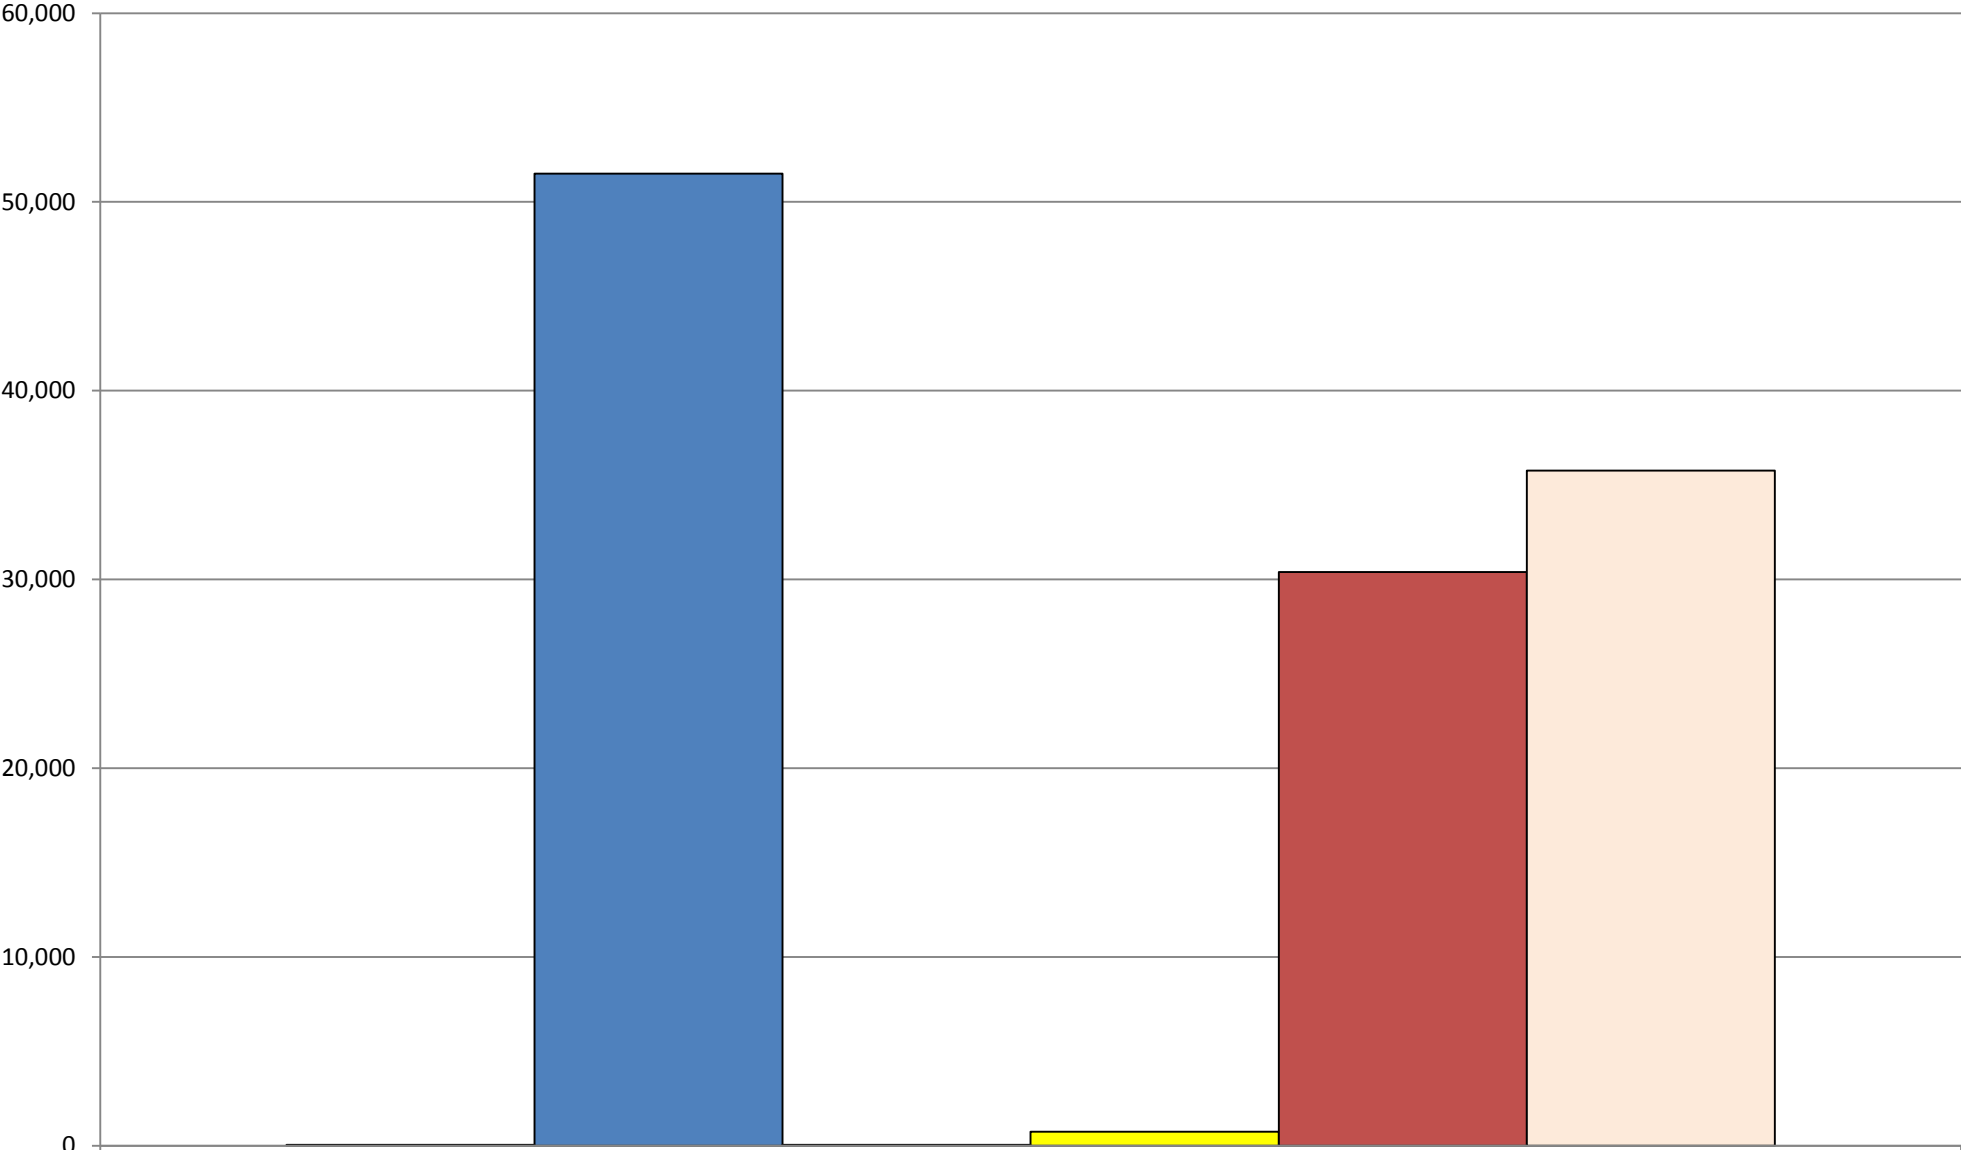

# NC SENATE REGISTRATION BY PARTY

NC SENATE DISTRICT 5

■ CST	52
■ DEM	51,500
■ GRE	51
■ LIB	739
■ REP	30,390
■ UNA	35,775

# NC SENATE REGISTRATION BY GENDER

FEMALE
MALE
UNDESIGNATED

63,414
50,059
5,034

# NC SENATE REGISTRATION BY RACE

ASIAN	990
BLACK	41,352
AMERICAN INDIAN	256
MULTI-RACE	895
OTHER RACE	3,424
UNDESIGNATED	4,578
WHITE	67,012