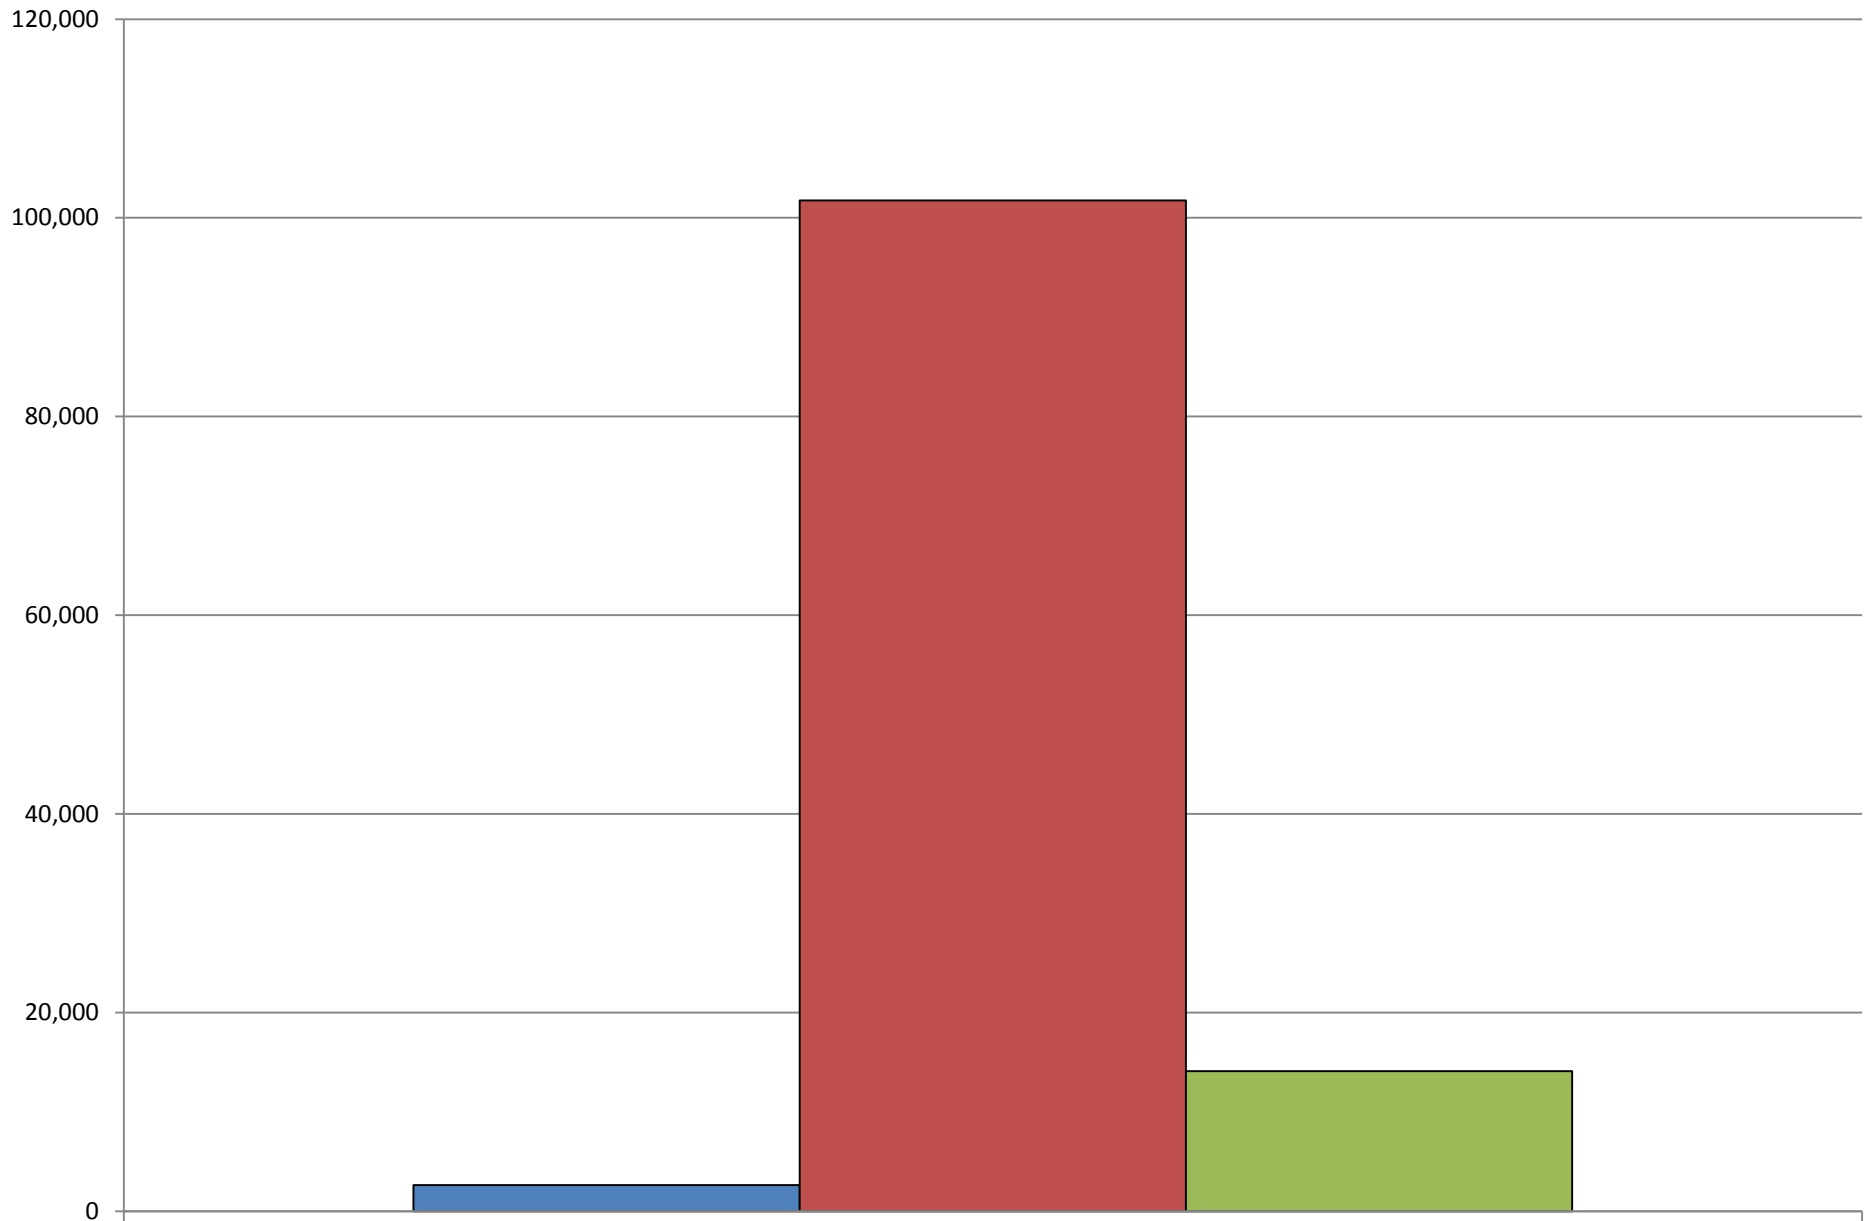

NC SENATE REGISTRATION BY ETHNICITY

■ HISPANIC LATINO
■ NOT HISPANIC NOT LATINO
■ UNDESIGNATED

NC SENATE DISTRICT 5

2,638

101,759

14,110