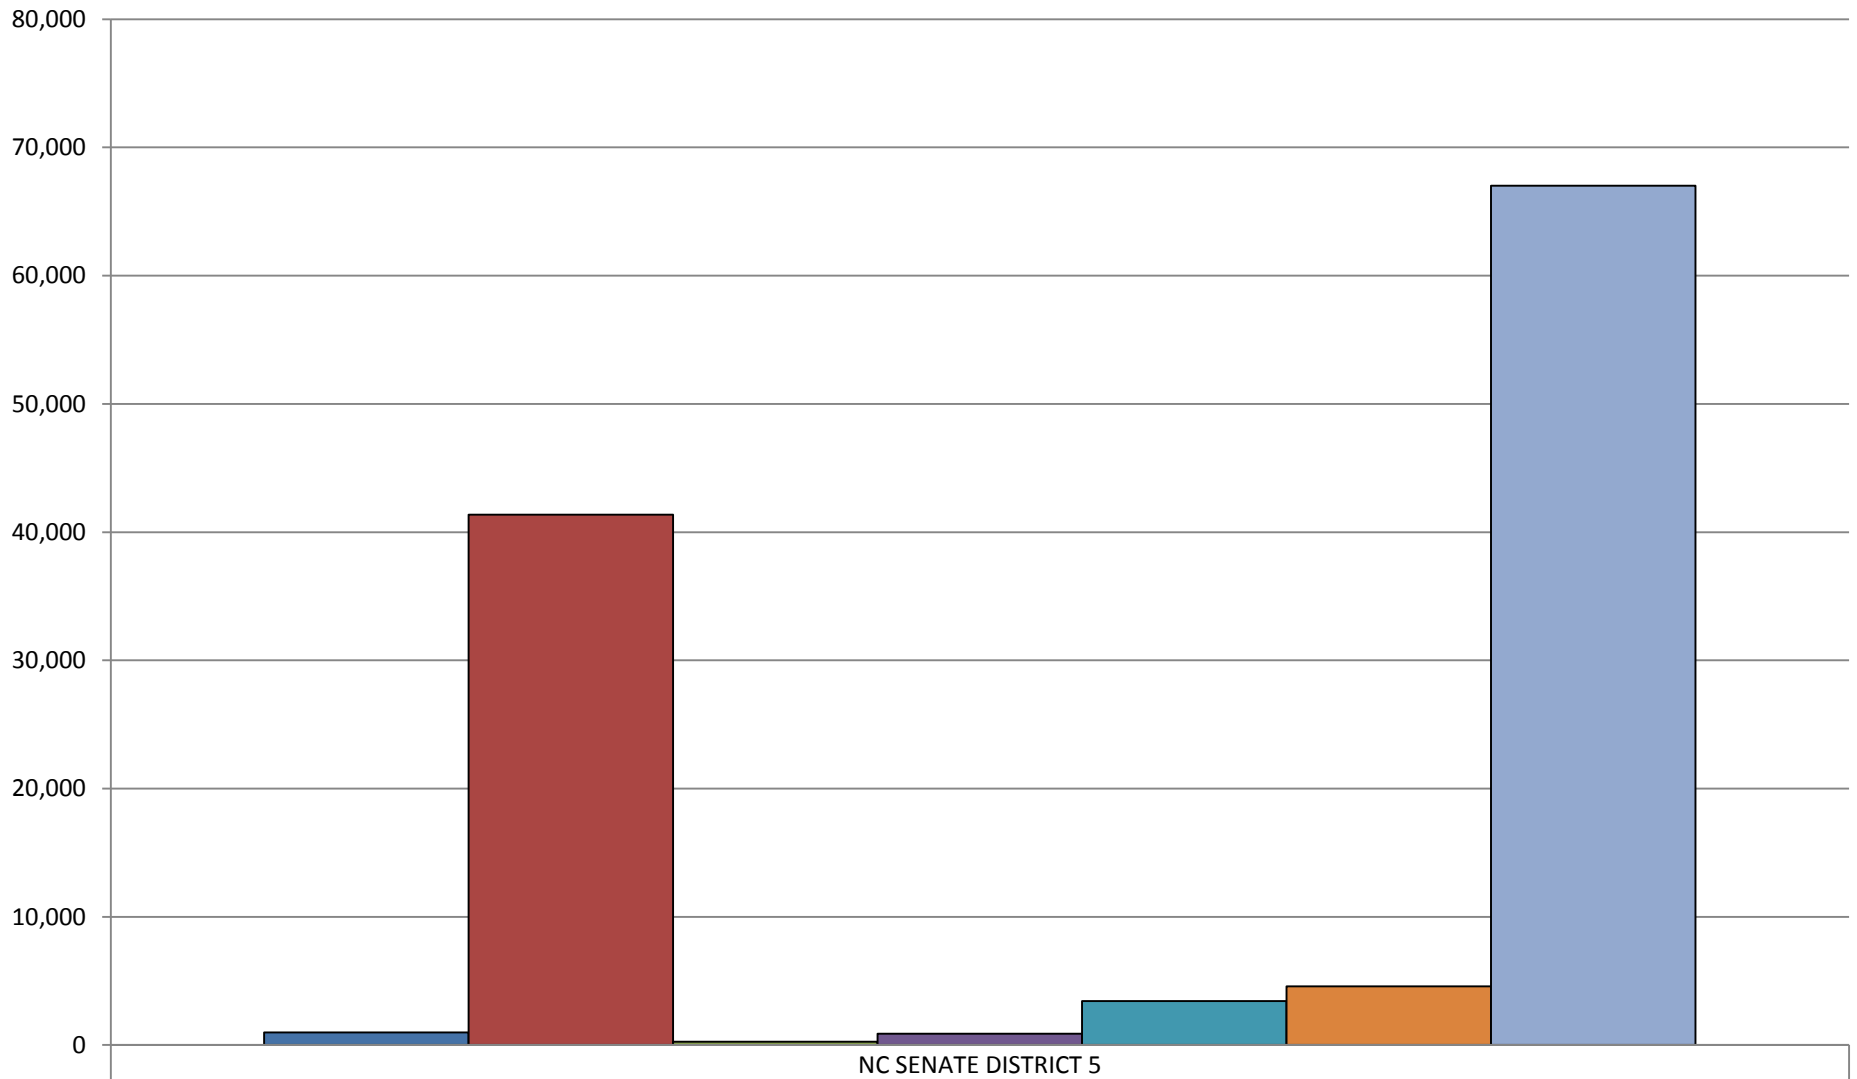

# NC SENATE REGISTRATION BY PARTY

NC SENATE DISTRICT 5

■ CST	52
■ DEM	51,500
■ GRE	51
■ LIB	739
■ REP	30,390
■ UNA	35,775

# NC SENATE REGISTRATION BY RACE

ASIAN	990
BLACK	41,352
AMERICAN INDIAN	256
MULTI-RACE	895
OTHER RACE	3,424
UNDESIGNATED	4,578
WHITE	67,012