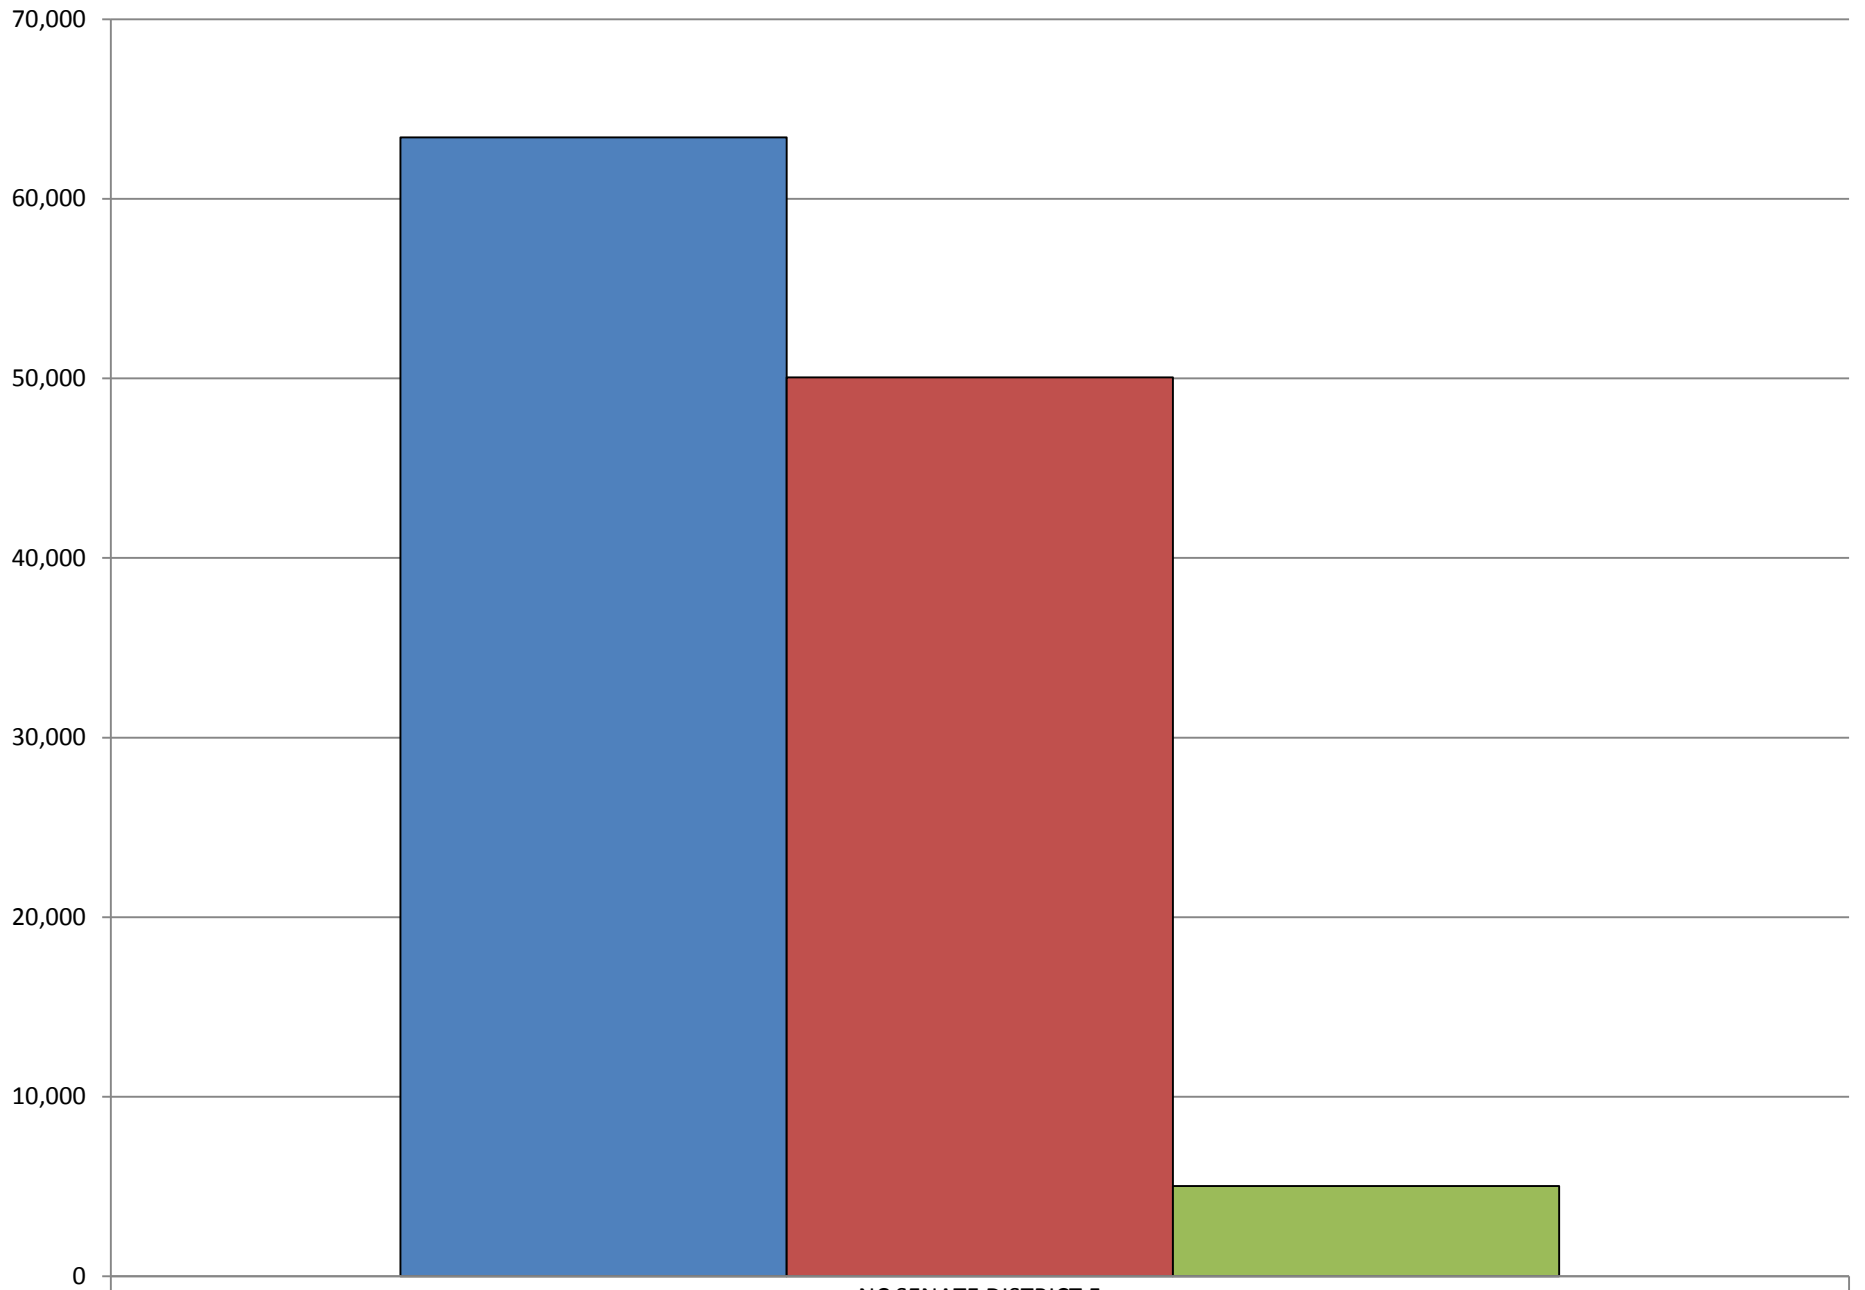

# NC SENATE REGISTRATION BY PARTY

NC SENATE DISTRICT 5

■ CST	52
■ DEM	51,500
■ GRE	51
■ LIB	739
■ REP	30,390
■ UNA	35,775

# NC SENATE REGISTRATION BY GENDER

FEMALE
MALE
UNDESIGNATED

63,414
50,059
5,034

# NC SENATE REGISTRATION BY RACE

ASIAN	990
BLACK	41,352
AMERICAN INDIAN	256
MULTI-RACE	895
OTHER RACE	3,424
UNDESIGNATED	4,578
WHITE	67,012

# NC SENATE REGISTRATION BY ETHNICITY

■ HISPANIC LATINO
■ NOT HISPANIC NOT LATINO
■ UNDESIGNATED

NC SENATE DISTRICT 5

2,638

101,759

14,110