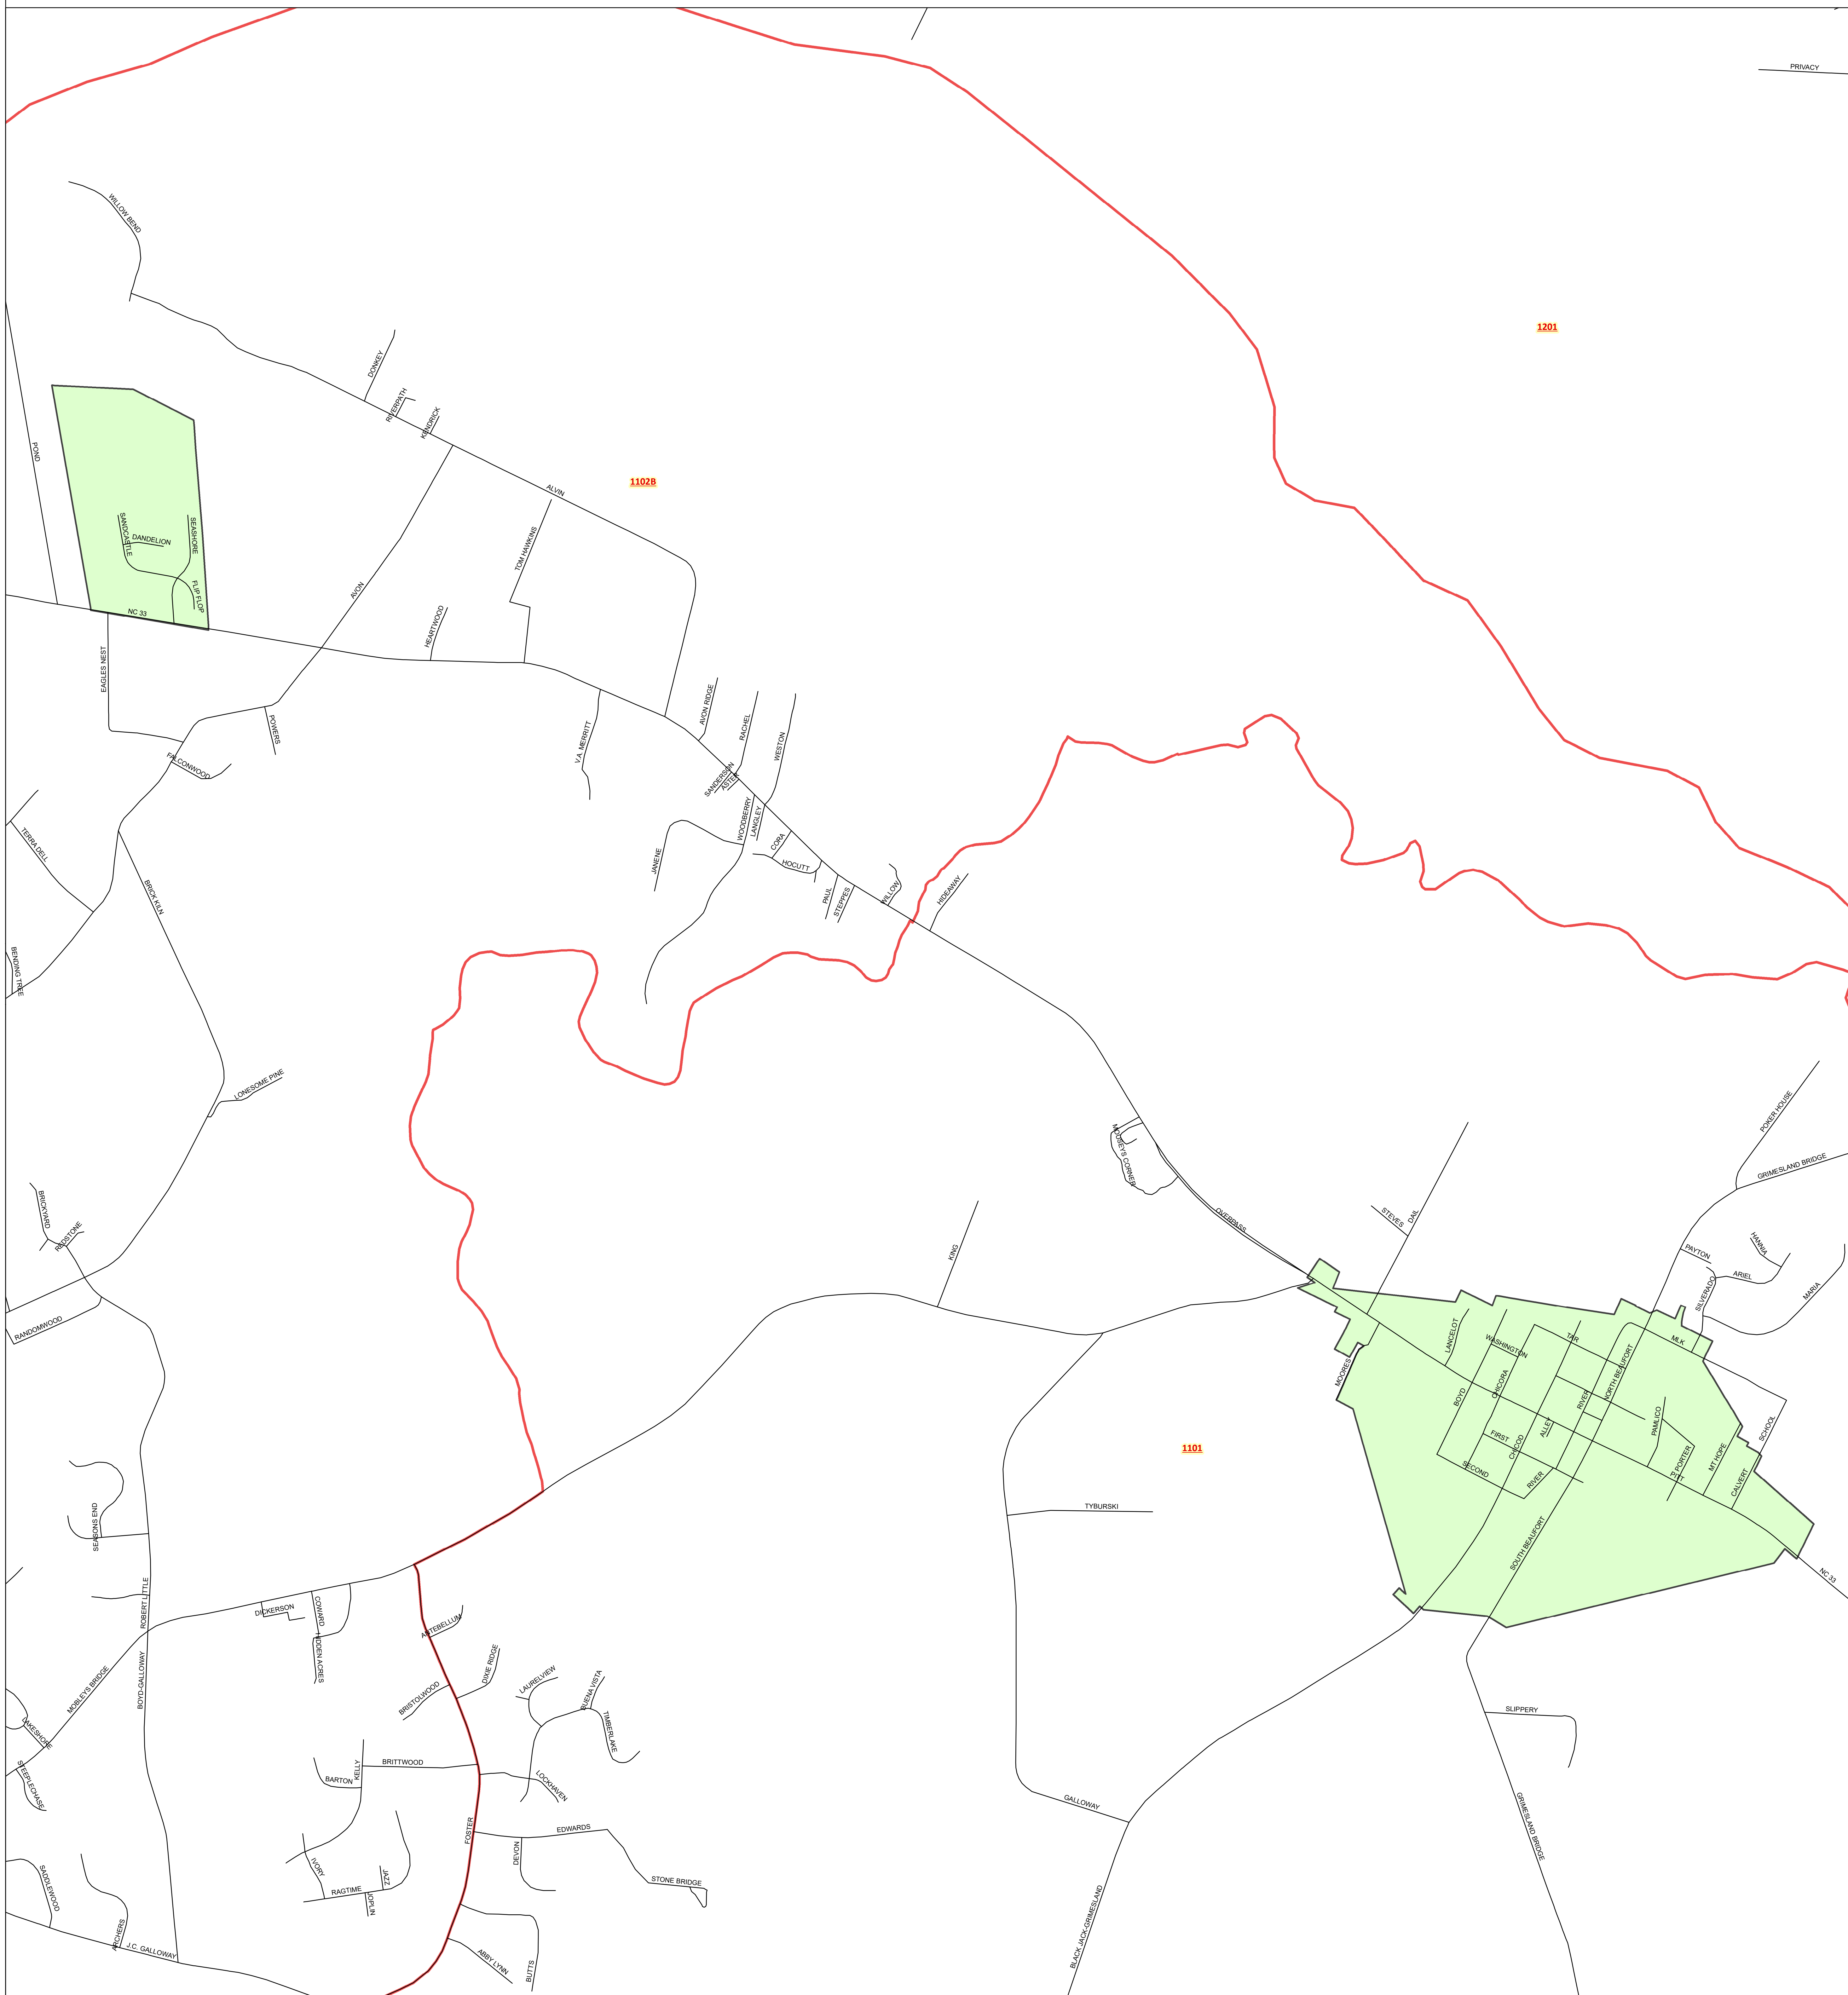

Town of Grimesland

Legend

-  Precinct Boundary
-  Grimesland

1 inch equals 0.1 miles
00.0425085 0.17 0.255

Map Produced By:
Pitt County Board of Elections
Thursday, May 13, 2021