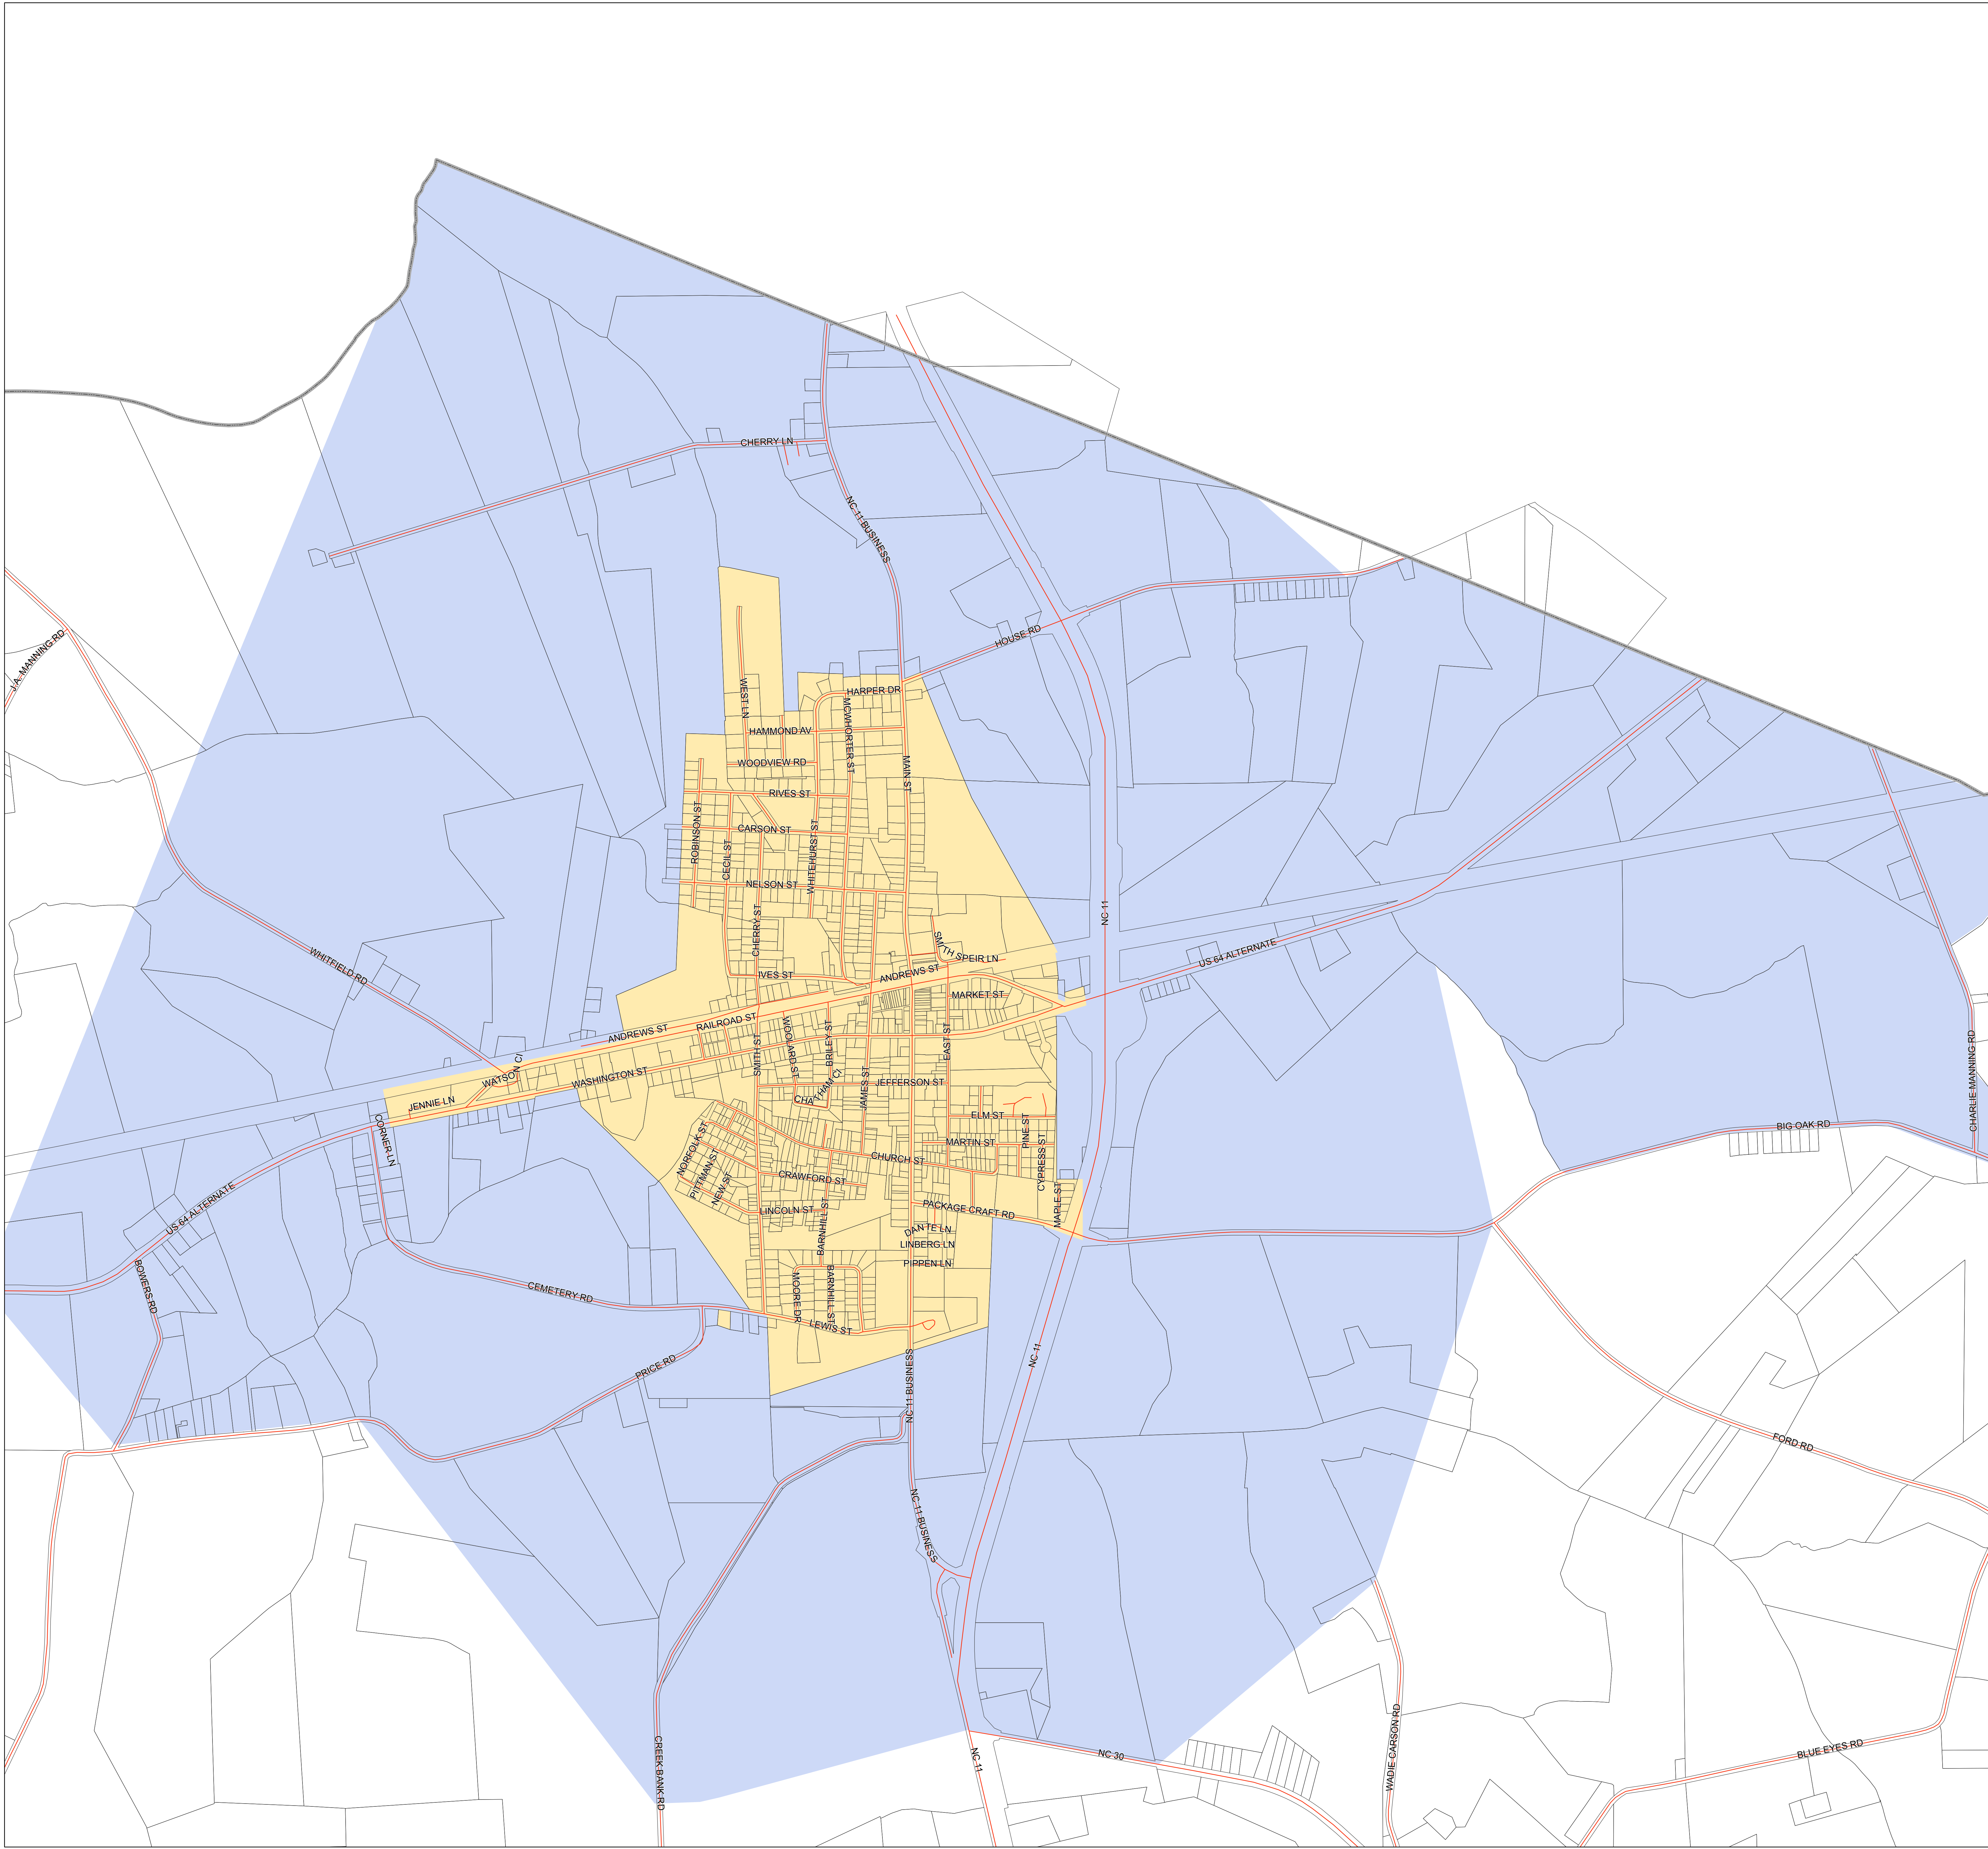

Pitt County
Municipal E-911
Addressing

Bethel

Legend

- Road
- Tax Parcel
- City Limit
- Extraterritorial Jurisdiction
- County Boundary
- Tar River

0 500 1,000 Feet

1 inch = 600 feet

Map Produced By:
Pitt County Planning Department