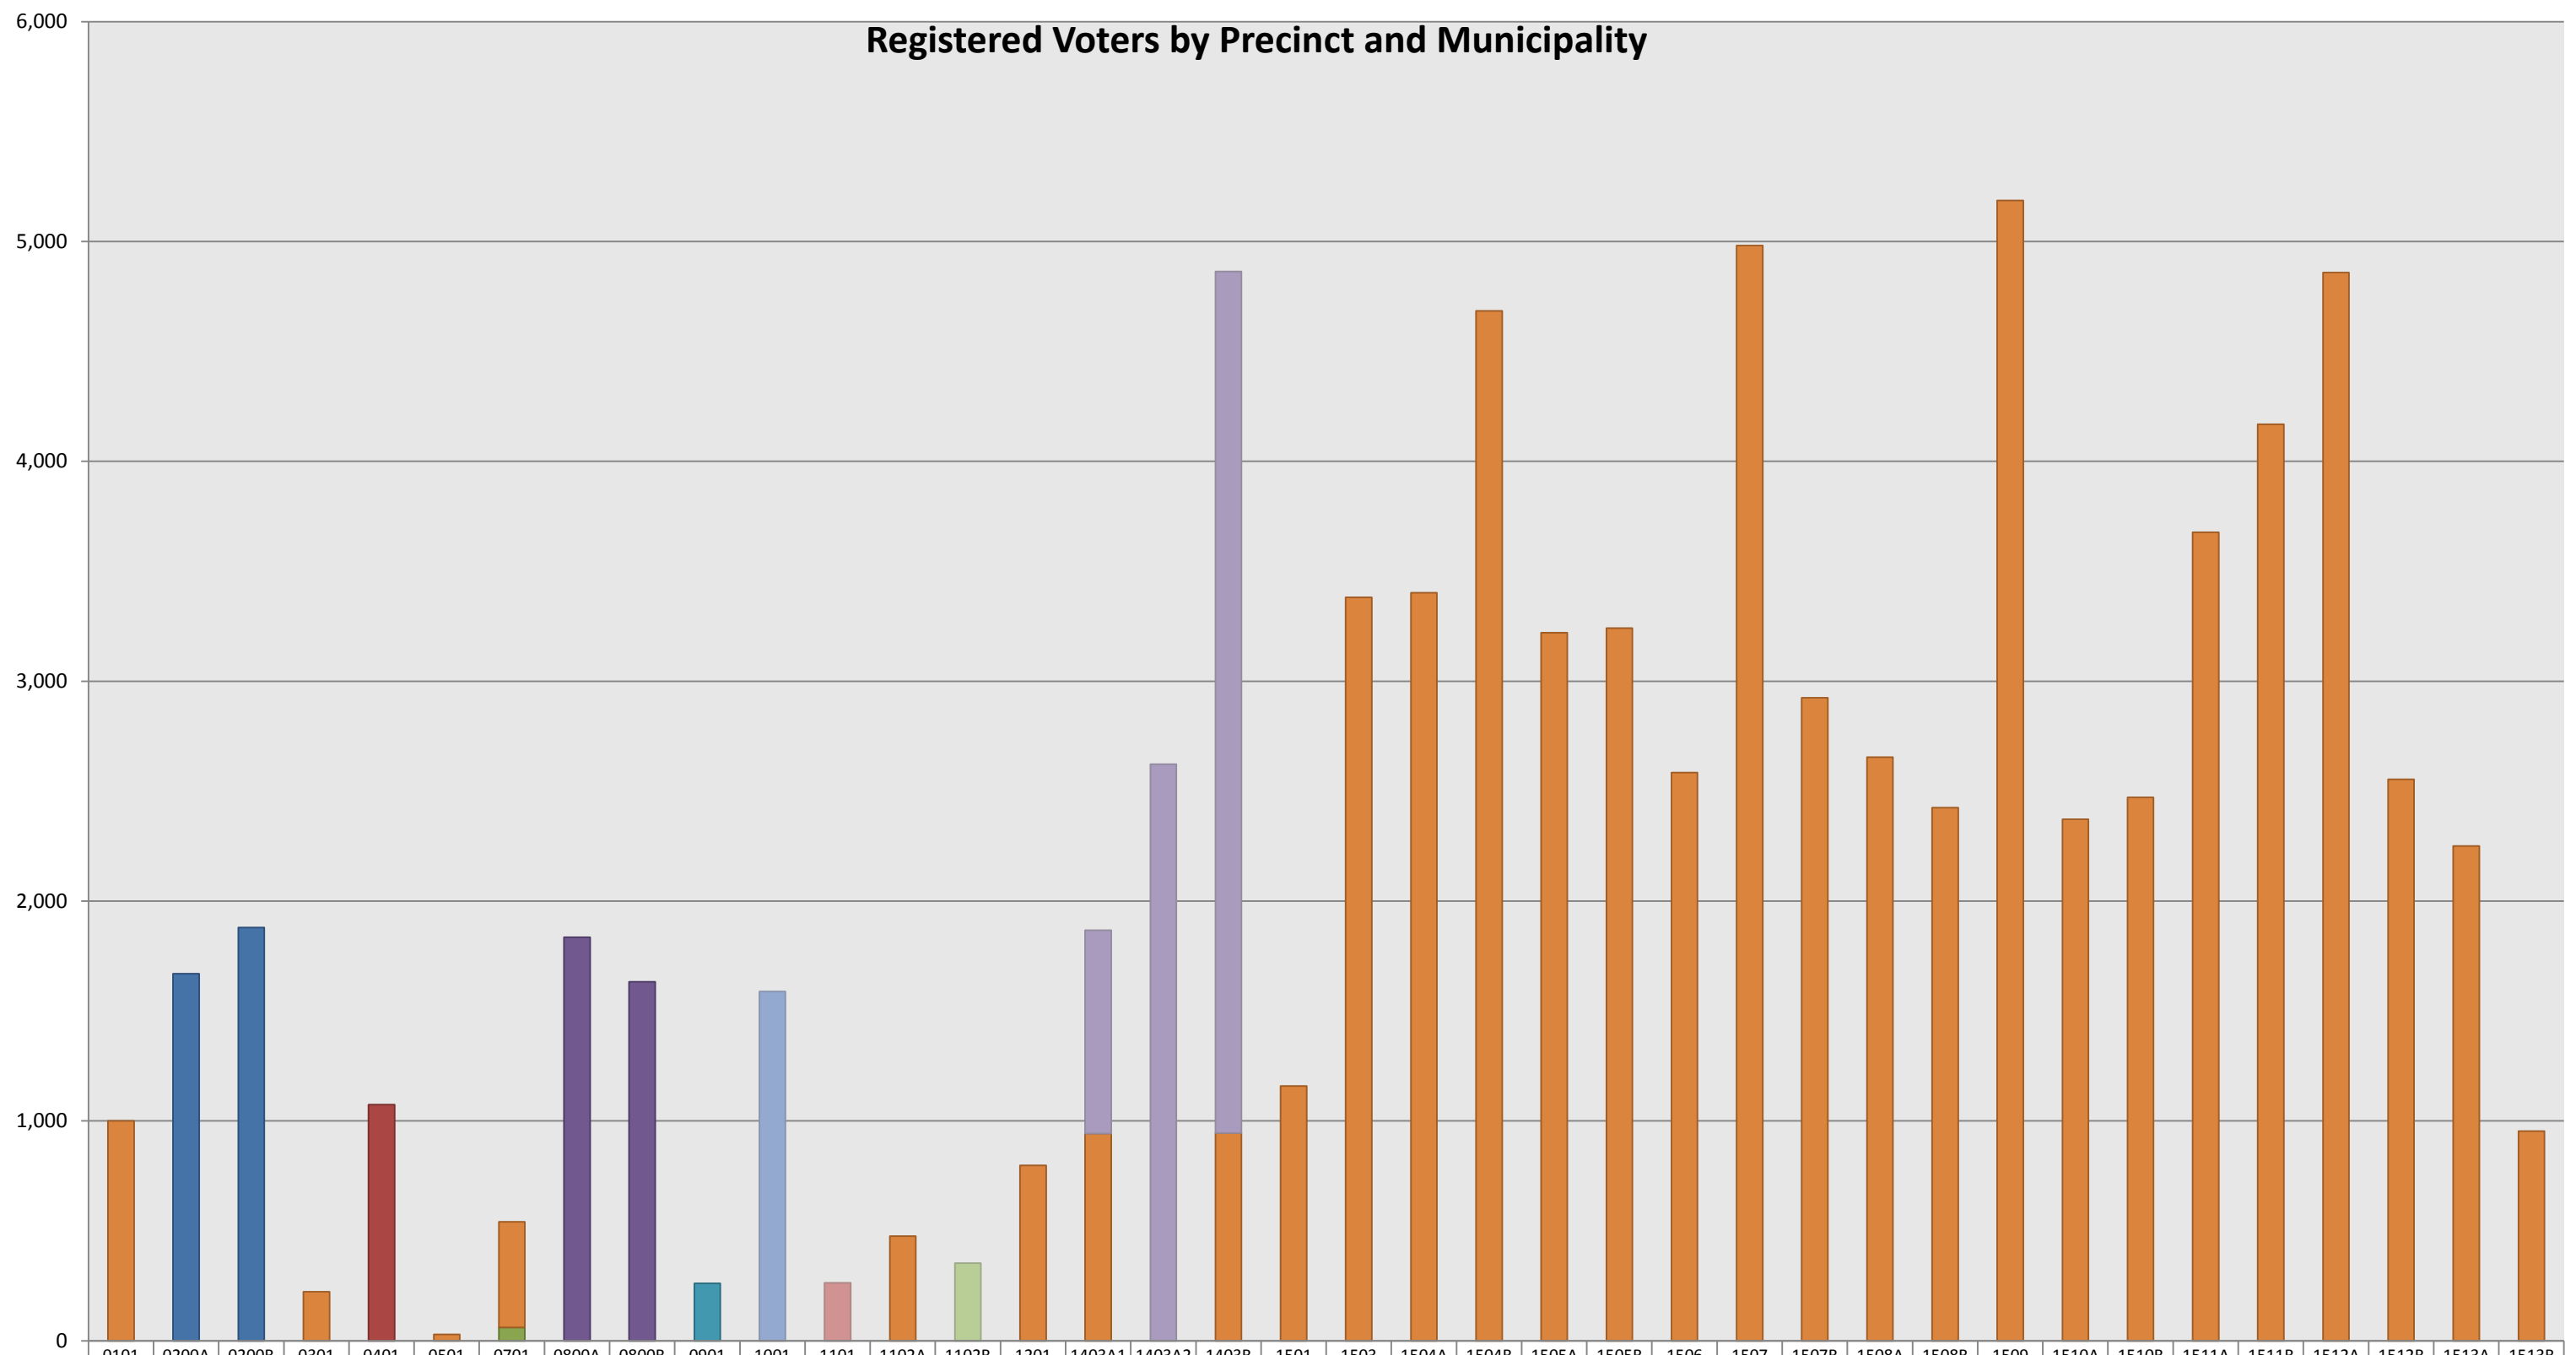

Registered Voters by Precinct and Municipality

	0101	0200A	0200B	0301	0401	0501	0701	0800A	0800B	0901	1001	1101	1102A	1102B	1201	1403A1	1403A2	1403B	1501	1503	1504A	1504B	1505A	1505B	1506	1507	1507B	1508A	1508B	1509	1510A	1510B	1511A	1511B	1512A	1512B	1513A	1513B			
WINTERVILLE	0	0	0	0	0	0	0	0	0	0	0	0	0	0	0	924	2,622	3,919	0	0	0	0	0	0	0	0	0	0	0	0	0	0	0	0	0	0	0	0	0	0	
SIMPSON	0	0	0	0	0	0	0	0	0	0	0	0	0	353	0	0	0	0	0	0	0	0	0	0	0	0	0	0	0	0	0	0	0	0	0	0	0	0	0	0	0
GRIMESLAND	0	0	0	0	0	0	0	0	0	0	0	264	0	0	0	0	0	0	0	0	0	0	0	0	0	0	0	0	0	0	0	0	0	0	0	0	0	0	0	0	
GRIFTON	0	0	0	0	0	0	0	0	0	0	1,589	0	0	0	0	0	0	0	0	0	0	0	0	0	0	0	0	0	0	0	0	0	0	0	0	0	0	0	0	0	0
GREENVILLE	1,001	0	0	223	0	29	480	0	0	0	0	0	476	0	798	943	0	945	1,159	3,382	3,402	4,684	3,221	3,242	2,585	4,981	2,925	2,654	2,425	5,186	2,372	2,472	3,677	4,169	4,859	2,554	2,251	954			
FOUNTAIN	0	0	0	0	0	0	0	0	0	261	0	0	0	0	0	0	0	0	0	0	0	0	0	0	0	0	0	0	0	0	0	0	0	0	0	0	0	0	0	0	
FARMVILLE	0	0	0	0	0	0	0	1,835	1,633	0	0	0	0	0	0	0	0	0	0	0	0	0	0	0	0	0	0	0	0	0	0	0	0	0	0	0	0	0	0	0	0
FALKLAND	0	0	0	0	0	0	61	0	0	0	0	0	0	0	0	0	0	0	0	0	0	0	0	0	0	0	0	0	0	0	0	0	0	0	0	0	0	0	0	0	
BETHEL	0	0	0	0	1,074	0	0	0	0	0	0	0	0	0	0	0	0	0	0	0	0	0	0	0	0	0	0	0	0	0	0	0	0	0	0	0	0	0	0	0	
AYDEN	0	1,670	1,880	0	0	0	0	0	0	0	0	0	0	0	0	0	0	0	0	0	0	0	0	0	0	0	0	0	0	0	0	0	0	0	0	0	0	0	0	0