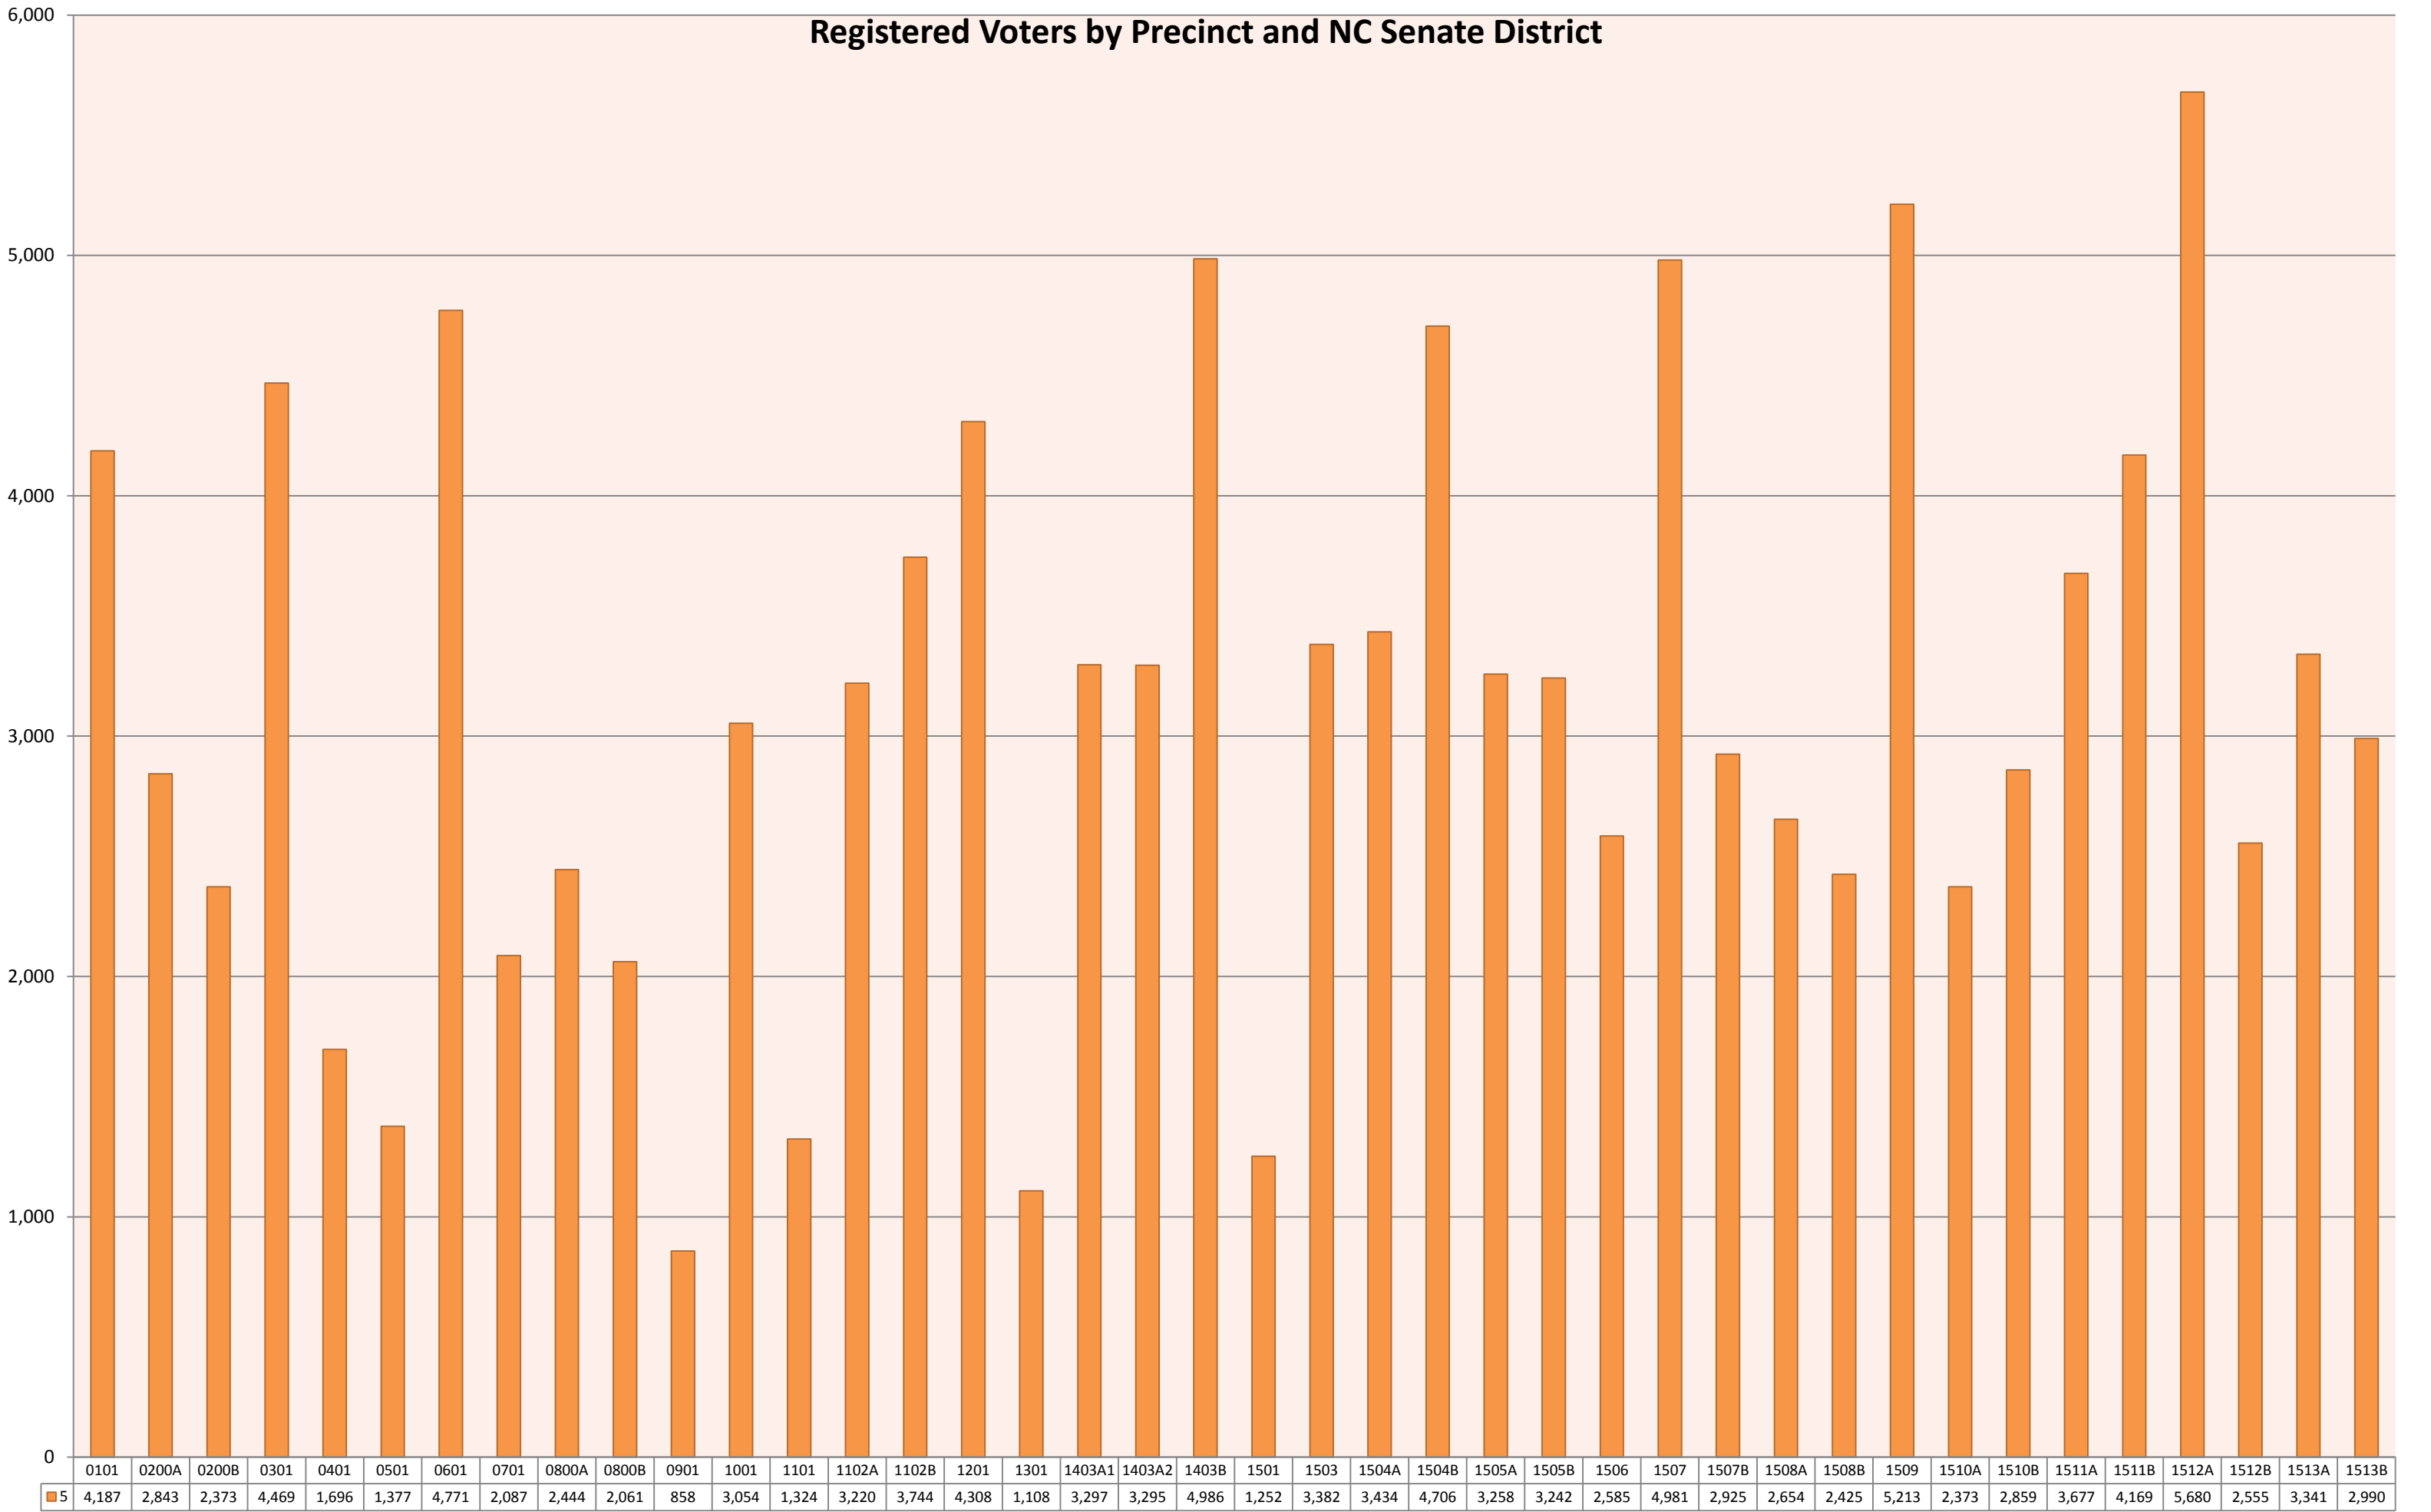

Registered Voters by Precinct and Congressional District

Registered Voters by Precinct and NC Senate District

Registered Voters by Precinct and NC House District

Registered Voters by Precinct and County Commissioner District

	0101	0200A	0200B	0301	0401	0501	0601	0701	0800A	0800B	0901	1001	1101	1102A	1102B	1201	1301	1403A1	1403A2	1403B	1501	1503	1504A	1504B	1505A	1505B	1506	1507	1507B	1508A	1508B	1509	1510A	1510B	1511A	1511B	1512A	1512B	1513A	1513B		
06/B	0	2,843	2,373	0	0	0	4,360	0	0	0	0	3,054	467	0	728	0	1,108	540	2,640	0	0	0	0	0	0	0	0	0	0	0	0	0	0	0	0	0	0	0	0	83	1,716	
05/C	0	0	0	0	0	0	93	0	0	0	0	0	0	0	0	0	0	0	655	4,986	0	0	0	0	0	0	597	0	0	0	0	0	740	2,373	0	3,677	4,169	0	0	3,258	1,274	
04/C	3,831	0	0	0	0	0	0	2,087	2,444	2,061	858	0	0	0	0	0	0	2,757	0	0	0	0	0	0	0	0	0	0	0	0	0	0	0	0	0	0	0	0	5,077	1,829	0	0
03/B	0	0	0	0	0	0	318	0	0	0	0	0	857	3,220	3,016	0	0	0	0	0	0	0	0	0	0	0	0	2,951	293	1,443	2,409	4,374	0	2,859	0	0	0	0	0	0	0	
02/A	0	0	0	4,469	1,696	1,377	0	0	0	0	0	0	0	0	0	4,308	0	0	0	0	1,252	3,382	448	0	0	0	0	0	0	0	0	99	0	0	0	0	0	0	0	0	0	
01/A	356	0	0	0	0	0	0	0	0	0	0	0	0	0	0	0	0	0	0	0	0	2,032	4,706	3,258	3,242	1,988	2,030	2,632	1,211	16	0	0	0	0	0	0	603	726	0	0		