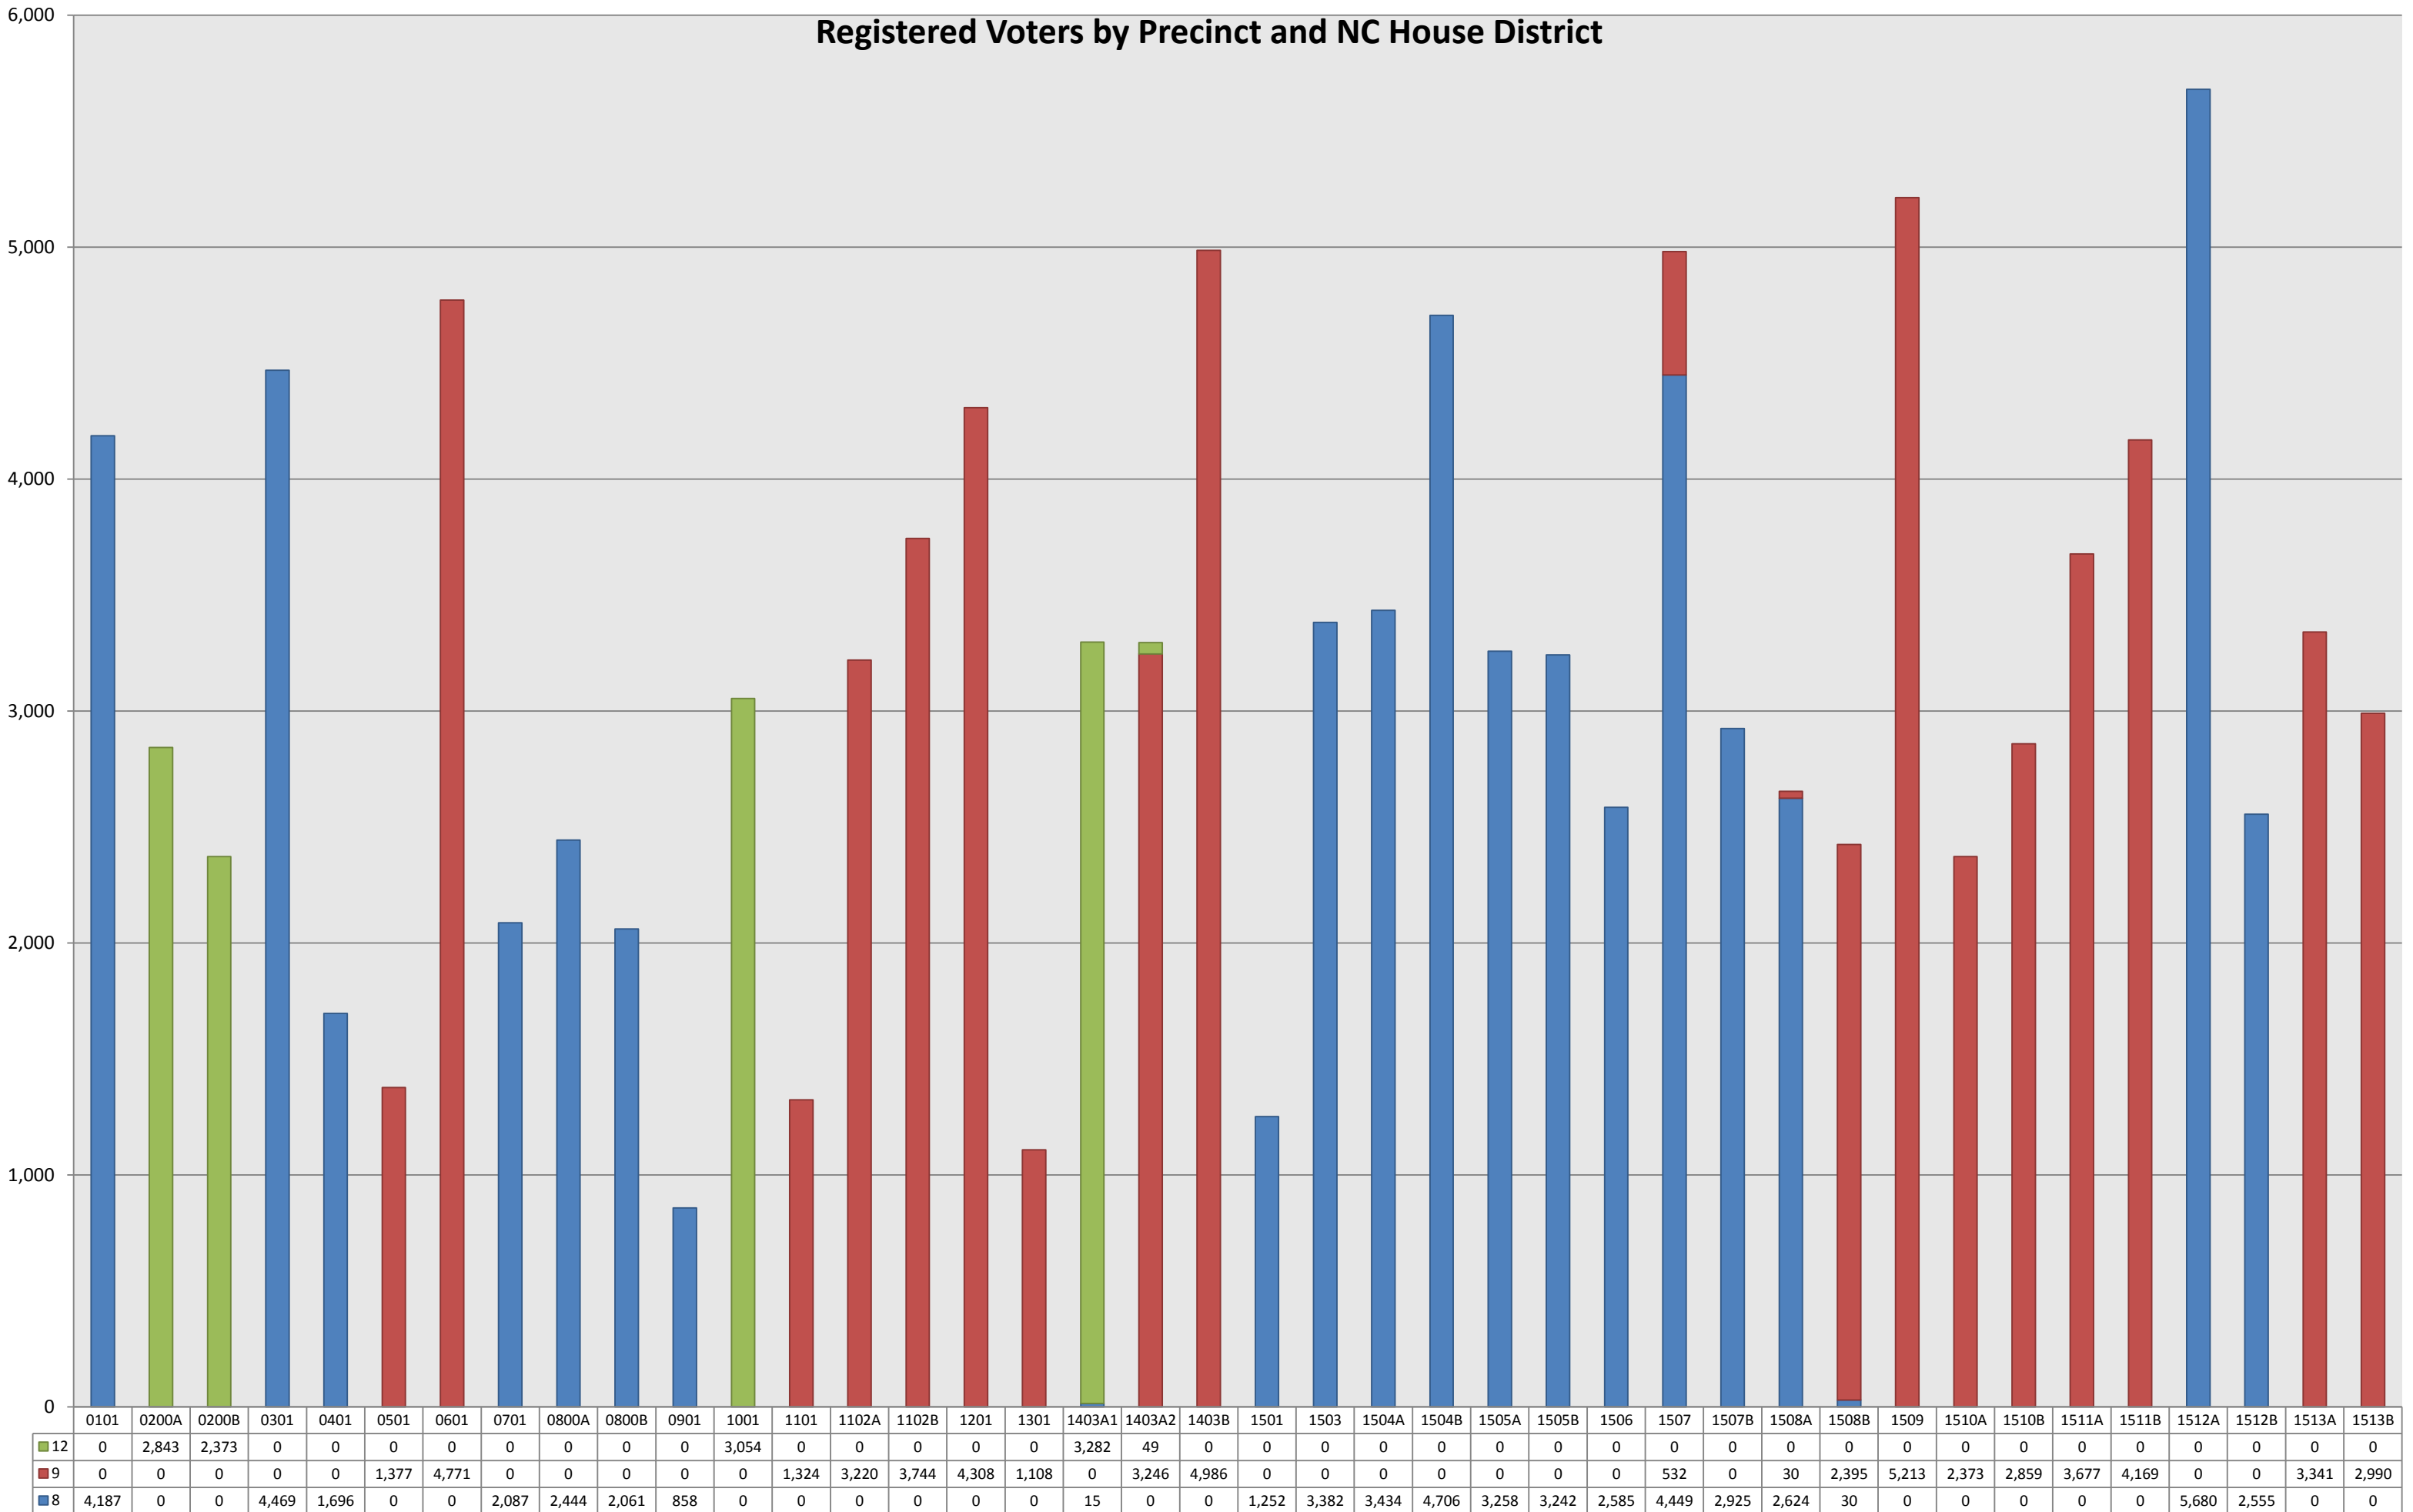

Registered Voters by Precinct and Congressional District

Registered Voters by Precinct and NC Senate District

Registered Voters by Precinct and NC House District

Registered Voters by Precinct and County Commissioner District

	0101	0200A	0200B	0301	0401	0501	0601	0701	0800A	0800B	0901	1001	1101	1102A	1102B	1201	1301	1403A1	1403A2	1403B	1501	1503	1504A	1504B	1505A	1505B	1506	1507	1507B	1508A	1508B	1509	1510A	1510B	1511A	1511B	1512A	1512B	1513A	1513B		
06/B	0	2,843	2,373	0	0	0	4,360	0	0	0	0	3,054	467	0	728	0	1,108	540	2,640	0	0	0	0	0	0	0	0	0	0	0	0	0	0	0	0	0	0	0	0	83	1,716	
05/C	0	0	0	0	0	0	93	0	0	0	0	0	0	0	0	0	0	0	655	4,986	0	0	0	0	0	0	597	0	0	0	0	0	740	2,373	0	3,677	4,169	0	0	3,258	1,274	
04/C	3,831	0	0	0	0	0	0	2,087	2,444	2,061	858	0	0	0	0	0	0	2,757	0	0	0	0	0	0	0	0	0	0	0	0	0	0	0	0	0	0	0	0	5,077	1,829	0	0
03/B	0	0	0	0	0	0	318	0	0	0	0	0	857	3,220	3,016	0	0	0	0	0	0	0	0	0	0	0	0	2,951	293	1,443	2,409	4,374	0	2,859	0	0	0	0	0	0	0	
02/A	0	0	0	4,469	1,696	1,377	0	0	0	0	0	0	0	0	0	4,308	0	0	0	0	1,252	3,382	448	0	0	0	0	0	0	0	0	99	0	0	0	0	0	0	0	0	0	
01/A	356	0	0	0	0	0	0	0	0	0	0	0	0	0	0	0	0	0	0	0	0	2,032	4,706	3,258	3,242	1,988	2,030	2,632	1,211	16	0	0	0	0	0	0	603	726	0	0		