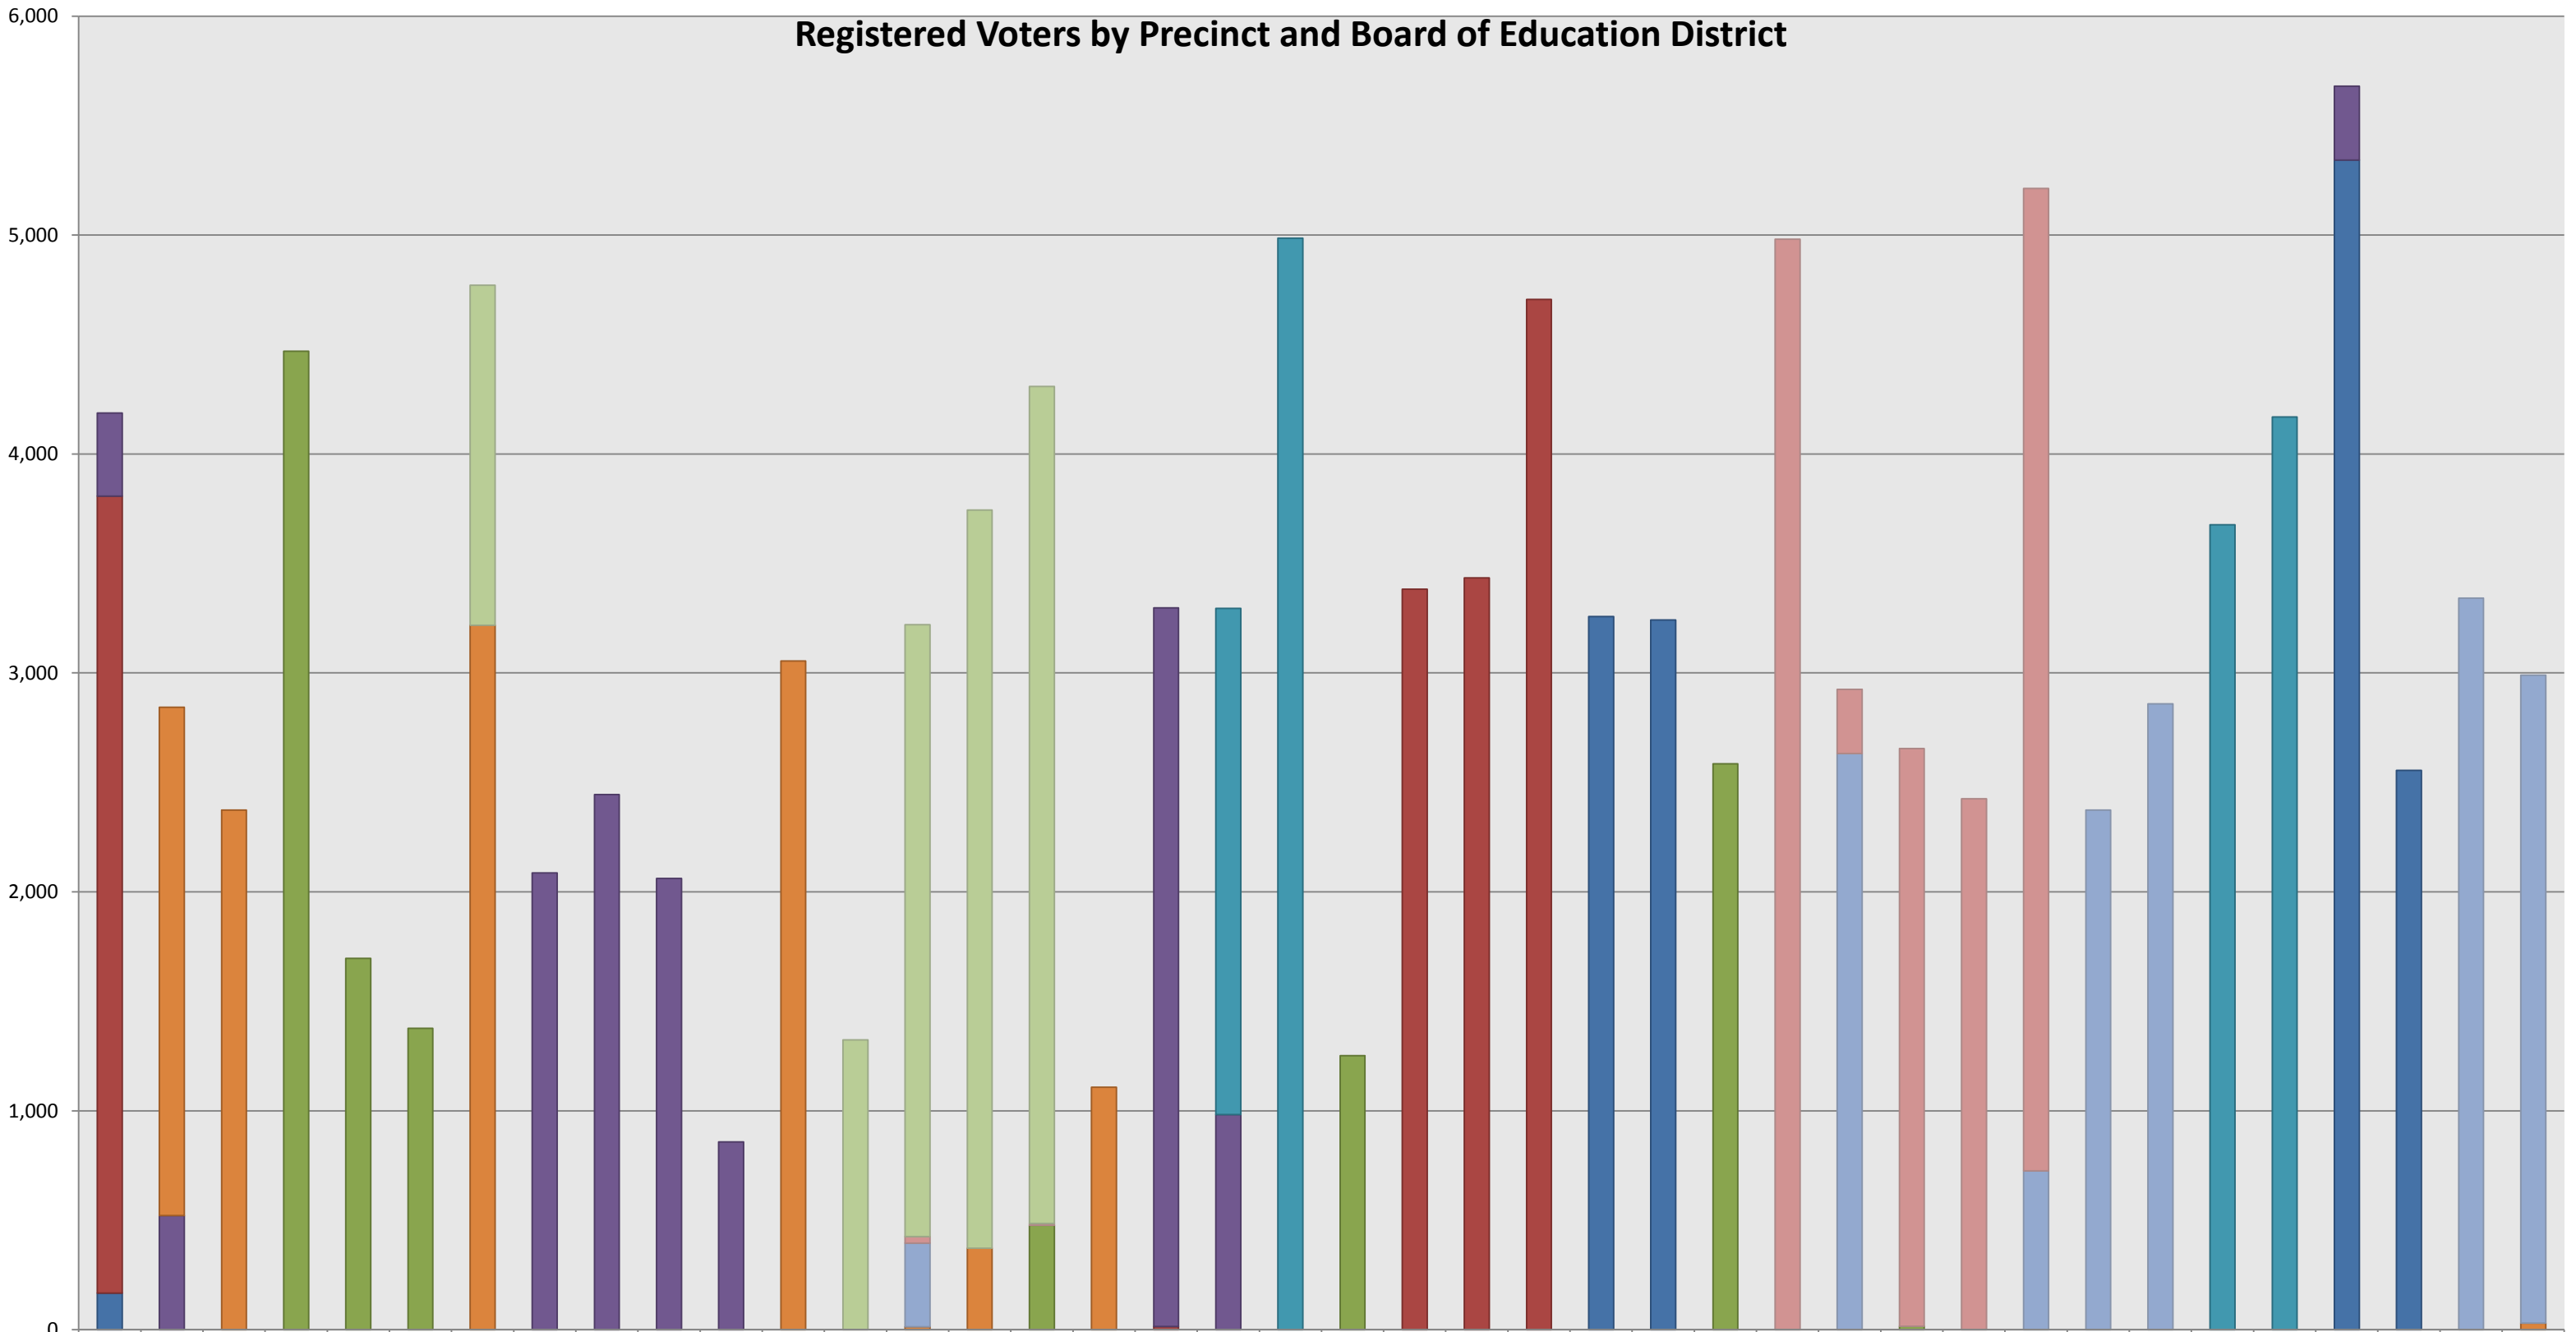

Registered Voters by Precinct and Board of Education District

	0101	0200A	0200B	0301	0401	0501	0601	0701	0800A	0800B	0901	1001	1101	1102A	1102B	1201	1301	1403A1	1403A2	1403B	1501	1503	1504A	1504B	1505A	1505B	1506	1507	1507B	1508A	1508B	1509	1510A	1510B	1511A	1511B	1512A	1512B	1513A	1513B				
9	0	0	0	0	0	0	1,553	0	0	0	0	0	1,324	2,795	3,371	3,822	0	0	0	0	0	0	0	0	0	0	0	0	0	0	0	0	0	0	0	0	0	0	0	0	0	0		
8	0	0	0	0	0	0	0	0	0	0	0	0	0	30	0	9	0	0	0	0	0	0	0	0	0	0	0	4,981	293	2,638	2,425	4,487	0	0	0	0	0	0	0	0	0	0	0	
7	0	0	0	0	0	0	0	0	0	0	0	0	0	381	0	0	0	0	0	0	0	0	0	0	0	0	0	2,632	0	0	726	2,373	2,859	0	0	0	0	0	3,341	2,960	0	0		
6	0	2,321	2,373	0	0	0	3,218	0	0	0	0	3,054	0	14	373	0	1,108	0	0	0	0	0	0	0	0	0	0	0	0	0	0	0	0	0	0	0	0	0	0	0	0	30		
5	0	0	0	0	0	0	0	0	0	0	0	0	0	0	0	0	0	0	2,312	4,986	0	0	0	0	0	0	0	0	0	0	0	0	0	0	0	0	0	0	0	0	0	0	0	0
4	380	522	0	0	0	0	0	2,087	2,444	2,061	858	0	0	0	0	0	0	3,282	983	0	0	0	0	0	0	0	0	0	0	0	0	0	0	0	0	0	0	337	0	0	0	0		
3	0	0	0	4,469	1,696	1,377	0	0	0	0	0	0	0	0	0	477	0	0	0	0	1,252	0	0	0	0	0	2,585	0	0	16	0	0	0	0	0	0	0	0	0	0	0	0	0	
2	3,640	0	0	0	0	0	0	0	0	0	0	0	0	0	0	0	0	15	0	0	0	3,382	3,434	4,706	0	0	0	0	0	0	0	0	0	0	0	0	0	0	0	0	0	0		
1	167	0	0	0	0	0	0	0	0	0	0	0	0	0	0	0	0	0	0	0	0	0	0	3,258	3,242	0	0	0	0	0	0	0	0	0	0	0	0	5,343	2,555	0	0	0