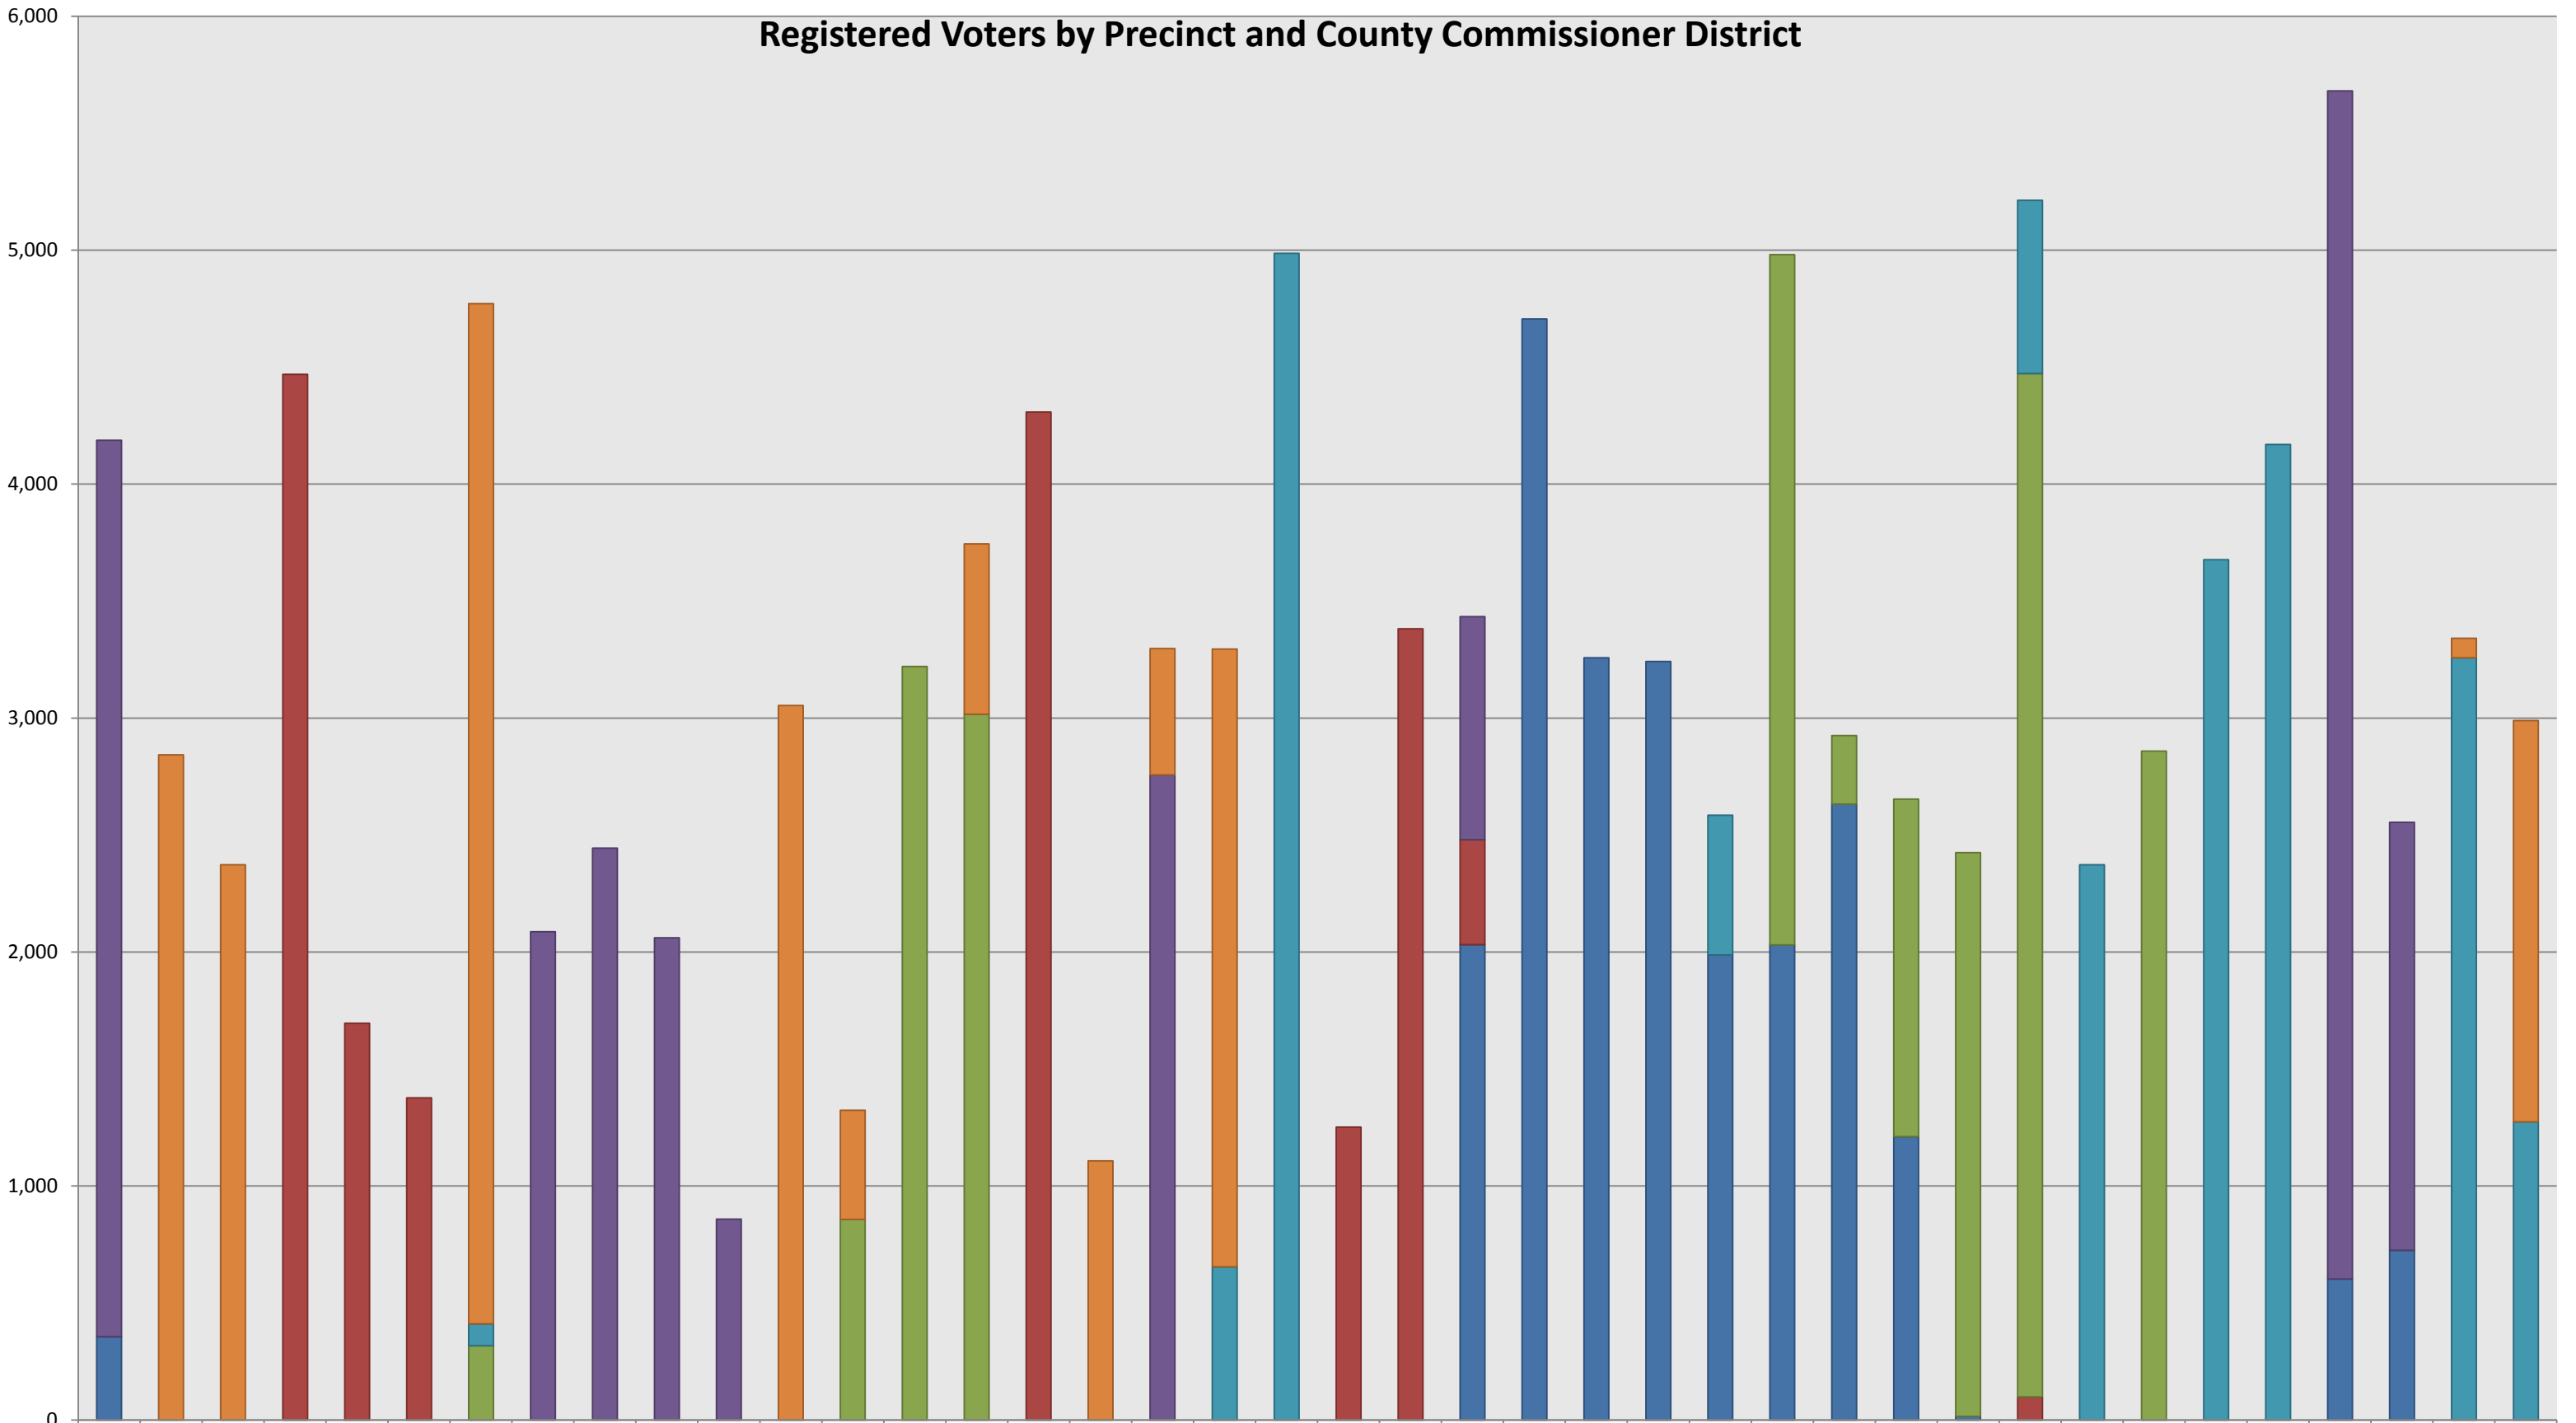

Registered Voters by Precinct and Congressional District

Registered Voters by Precinct and NC Senate District

Registered Voters by Precinct and NC House District

Registered Voters by Precinct and County Commissioner District

	0101	0200A	0200B	0301	0401	0501	0601	0701	0800A	0800B	0901	1001	1101	1102A	1102B	1201	1301	1403A1	1403A2	1403B	1501	1503	1504A	1504B	1505A	1505B	1506	1507	1507B	1508A	1508B	1509	1510A	1510B	1511A	1511B	1512A	1512B	1513A	1513B		
06/B	0	2,843	2,373	0	0	0	4,360	0	0	0	0	3,054	467	0	728	0	1,108	540	2,640	0	0	0	0	0	0	0	0	0	0	0	0	0	0	0	0	0	0	0	0	83	1,716	
05/C	0	0	0	0	0	0	93	0	0	0	0	0	0	0	0	0	0	0	655	4,986	0	0	0	0	0	0	597	0	0	0	0	0	740	2,373	0	3,677	4,169	0	0	3,258	1,274	
04/C	3,831	0	0	0	0	0	0	2,087	2,444	2,061	858	0	0	0	0	0	0	2,757	0	0	0	0	0	0	0	0	0	0	0	0	0	0	0	0	0	0	0	0	5,077	1,829	0	0
03/B	0	0	0	0	0	0	318	0	0	0	0	0	857	3,220	3,016	0	0	0	0	0	0	0	0	0	0	0	0	2,951	293	1,443	2,409	4,374	0	2,859	0	0	0	0	0	0	0	
02/A	0	0	0	4,469	1,696	1,377	0	0	0	0	0	0	0	0	0	4,308	0	0	0	0	1,252	3,382	448	0	0	0	0	0	0	0	0	99	0	0	0	0	0	0	0	0	0	
01/A	356	0	0	0	0	0	0	0	0	0	0	0	0	0	0	0	0	0	0	0	0	2,032	4,706	3,258	3,242	1,988	2,030	2,632	1,211	16	0	0	0	0	0	0	603	726	0	0		