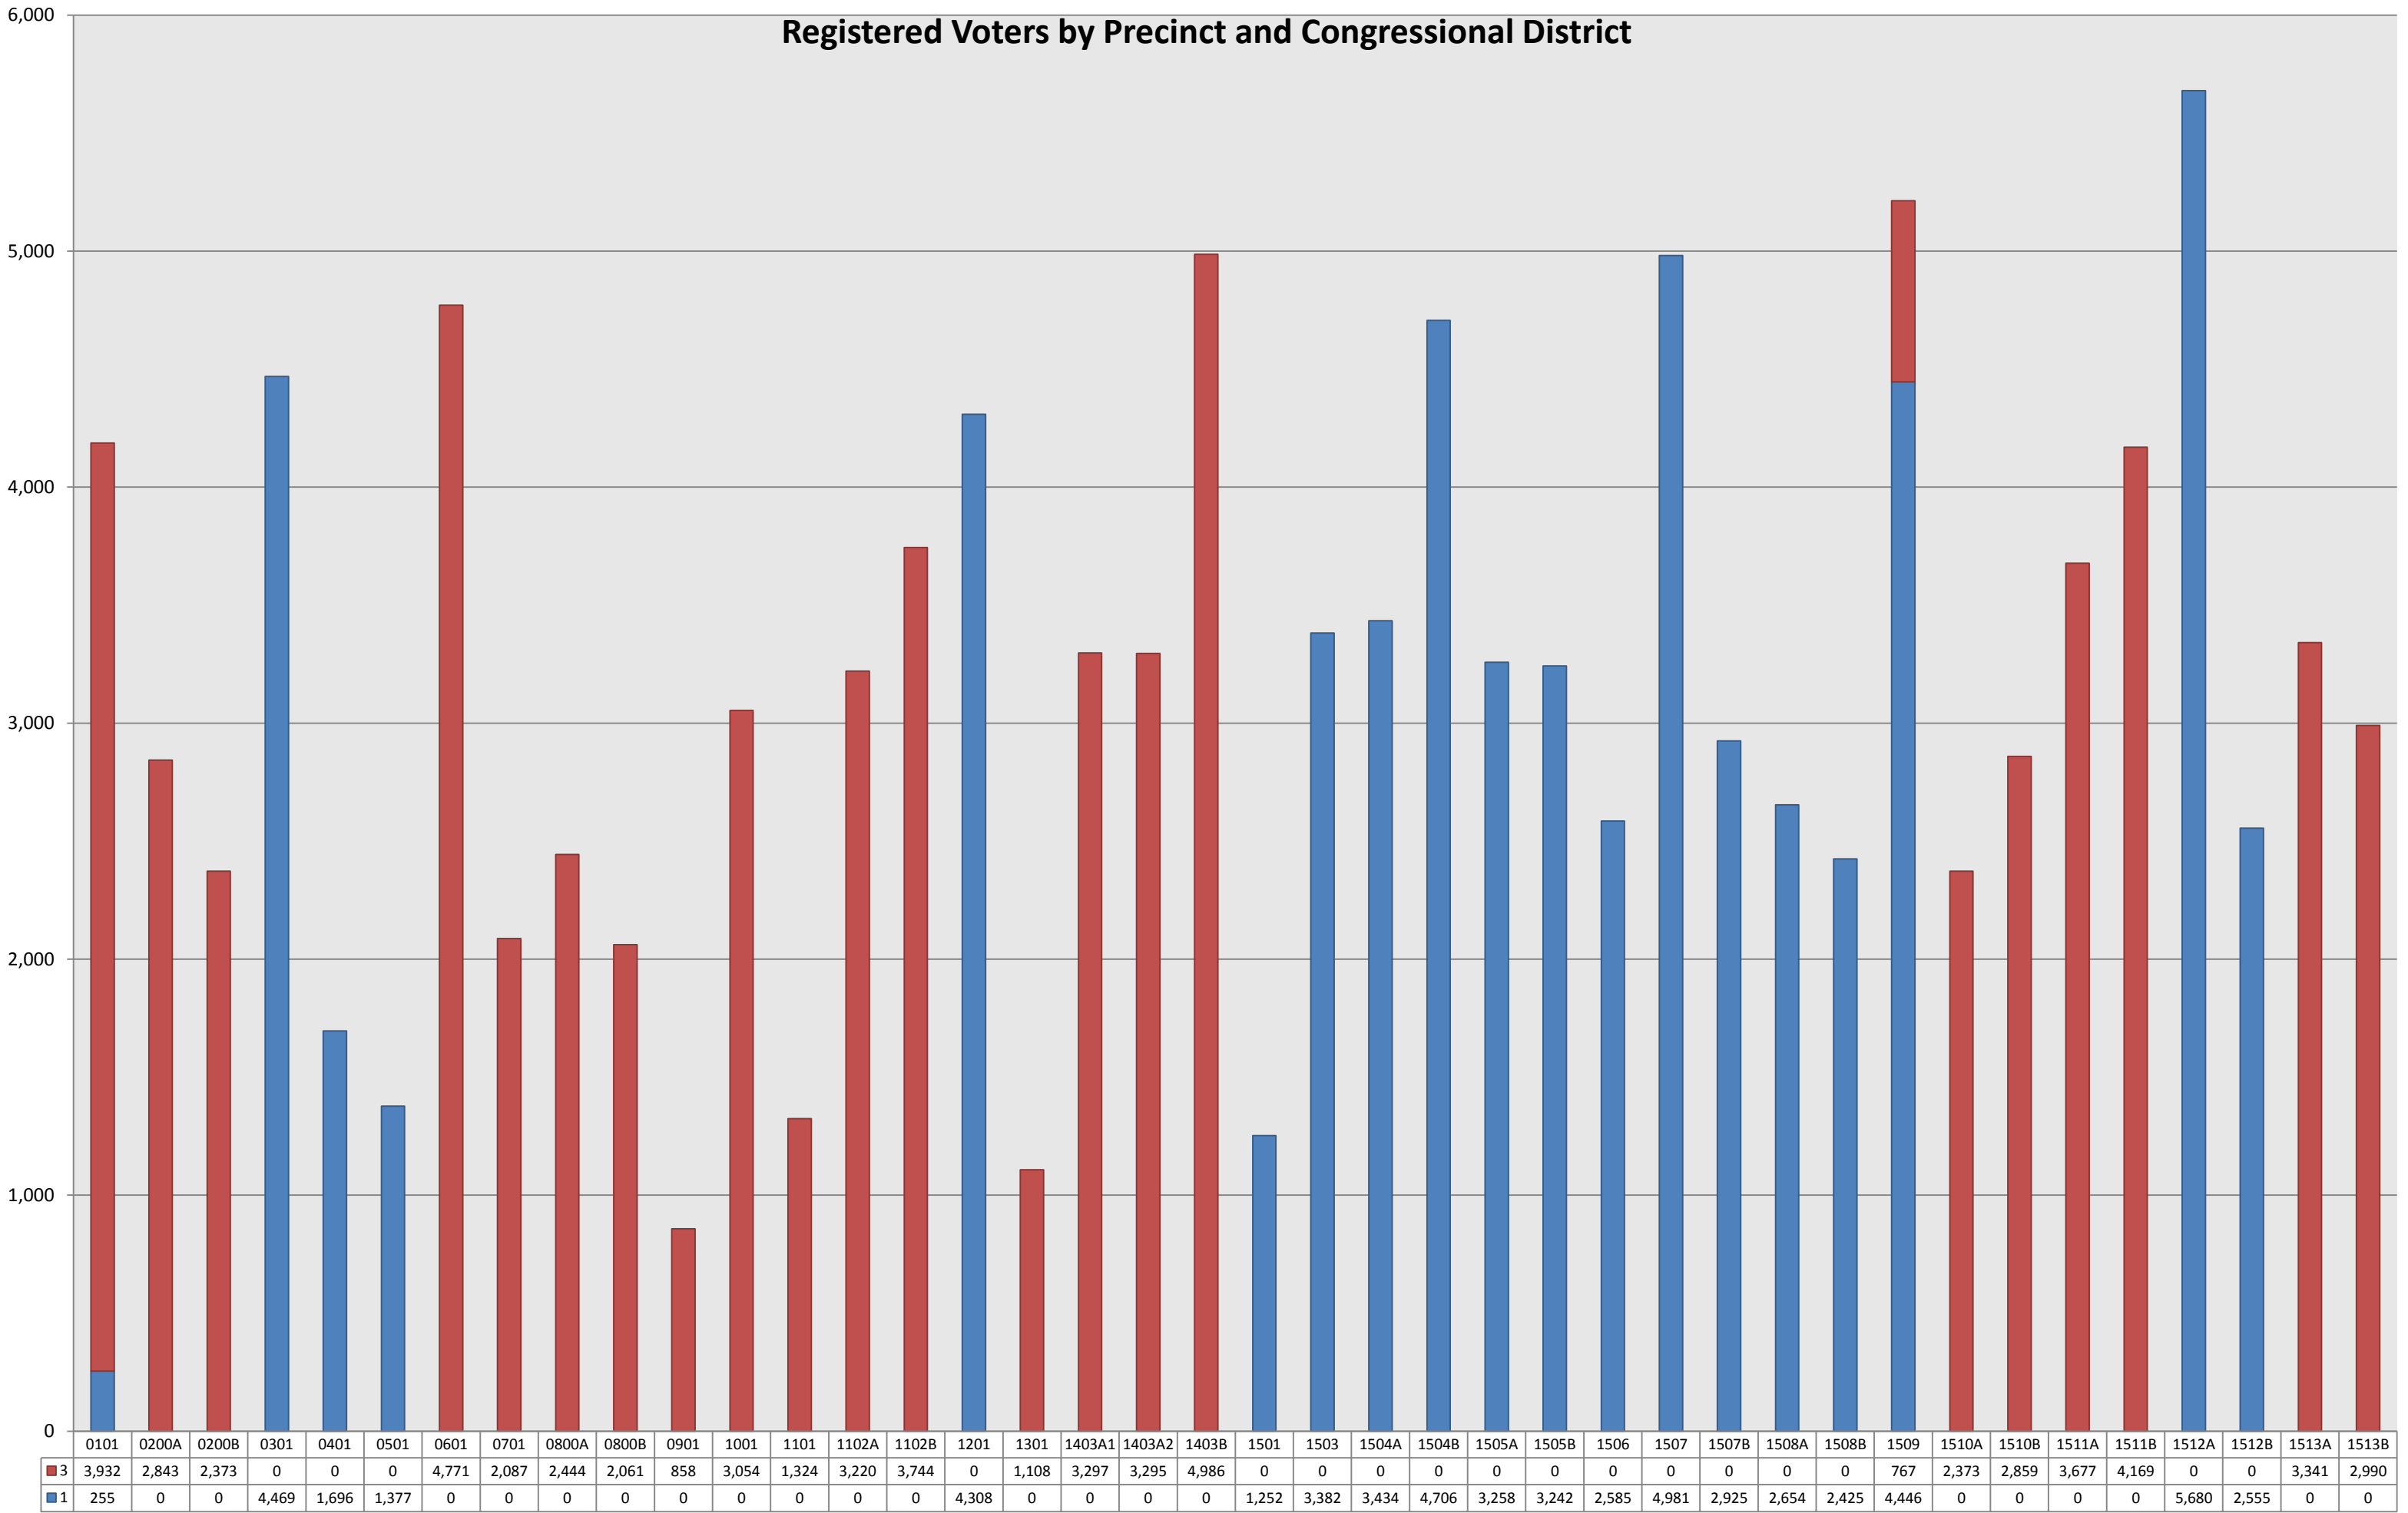

Registered Voters by Precinct and Congressional District

Registered Voters by Precinct and NC Senate District

Registered Voters by Precinct and NC House District

Registered Voters by Precinct and County Commissioner District

	0101	0200A	0200B	0301	0401	0501	0601	0701	0800A	0800B	0901	1001	1101	1102A	1102B	1201	1301	1403A1	1403A2	1403B	1501	1503	1504A	1504B	1505A	1505B	1506	1507	1507B	1508A	1508B	1509	1510A	1510B	1511A	1511B	1512A	1512B	1513A	1513B		
06/B	0	2,843	2,373	0	0	0	4,360	0	0	0	0	3,054	467	0	728	0	1,108	540	2,640	0	0	0	0	0	0	0	0	0	0	0	0	0	0	0	0	0	0	0	0	83	1,716	
05/C	0	0	0	0	0	0	93	0	0	0	0	0	0	0	0	0	0	0	655	4,986	0	0	0	0	0	0	597	0	0	0	0	0	740	2,373	0	3,677	4,169	0	0	3,258	1,274	
04/C	3,831	0	0	0	0	0	0	2,087	2,444	2,061	858	0	0	0	0	0	0	2,757	0	0	0	0	0	0	0	0	0	0	0	0	0	0	0	0	0	0	0	0	5,077	1,829	0	0
03/B	0	0	0	0	0	0	318	0	0	0	0	0	857	3,220	3,016	0	0	0	0	0	0	0	0	0	0	0	0	2,951	293	1,443	2,409	4,374	0	2,859	0	0	0	0	0	0	0	
02/A	0	0	0	4,469	1,696	1,377	0	0	0	0	0	0	0	0	0	4,308	0	0	0	0	1,252	3,382	448	0	0	0	0	0	0	0	0	99	0	0	0	0	0	0	0	0	0	
01/A	356	0	0	0	0	0	0	0	0	0	0	0	0	0	0	0	0	0	0	0	0	2,032	4,706	3,258	3,242	1,988	2,030	2,632	1,211	16	0	0	0	0	0	0	603	726	0	0		