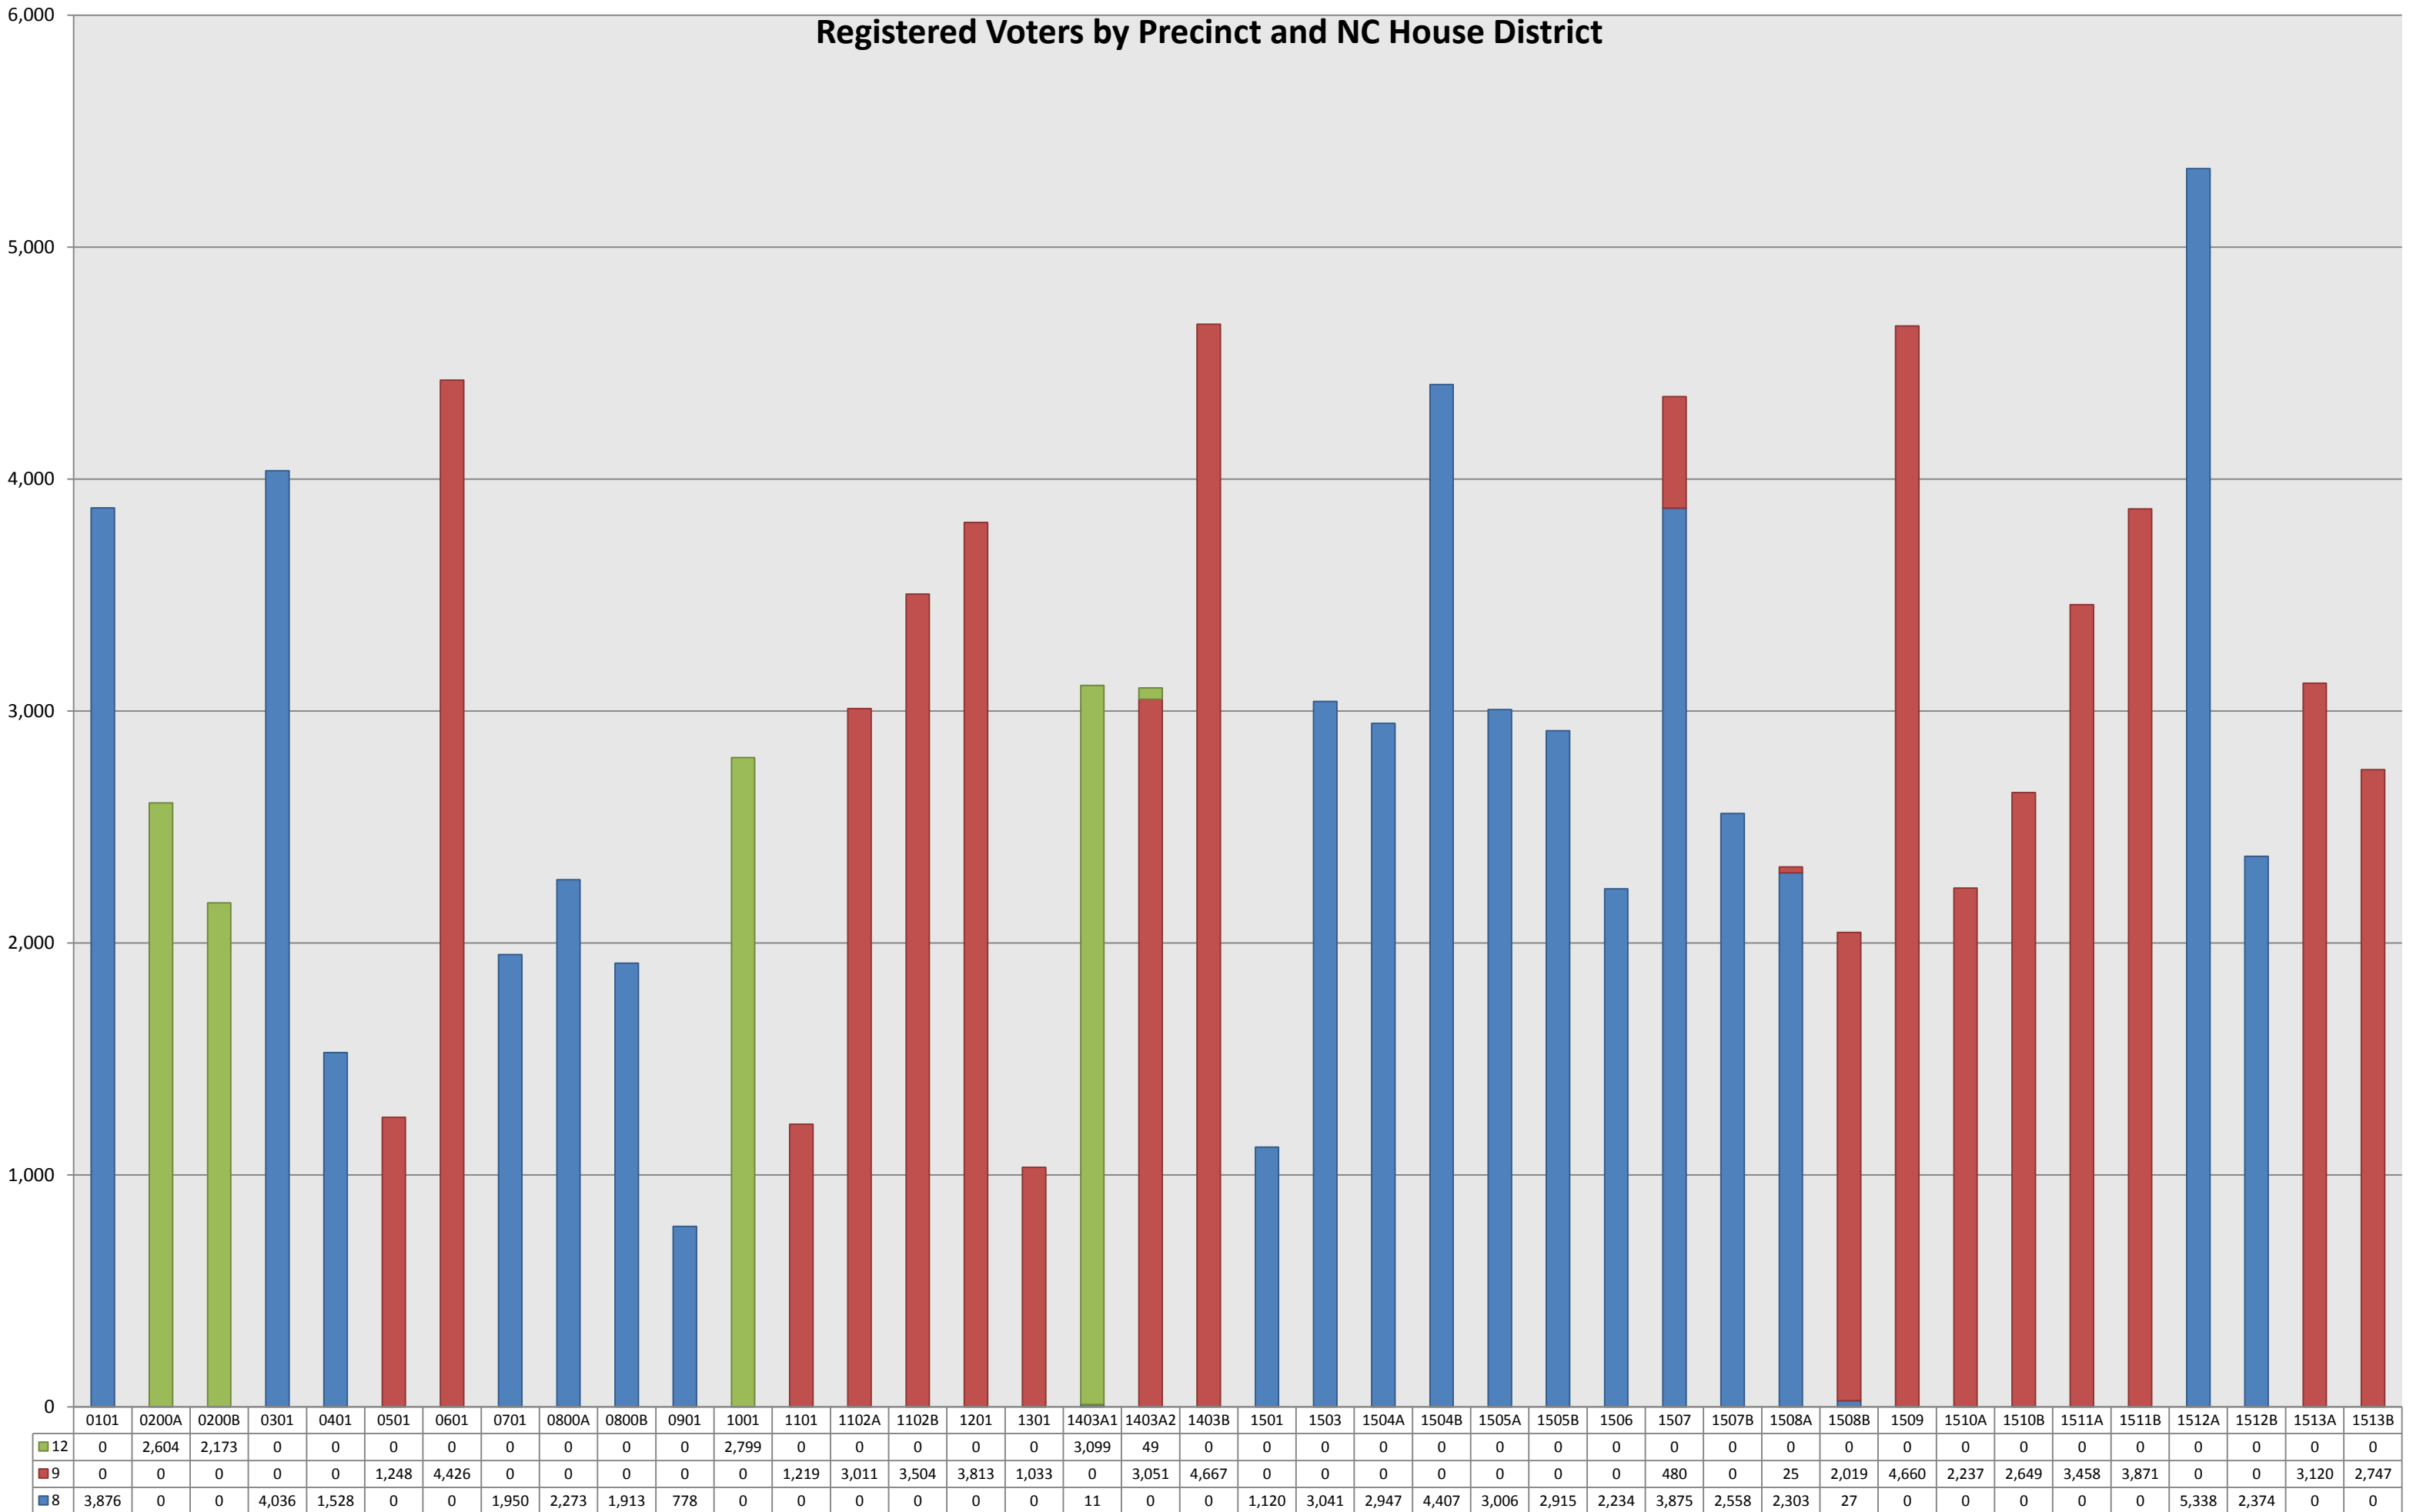

Registered Voters by Precinct and Congressional District

Registered Voters by Precinct and NC Senate District

Registered Voters by Precinct and NC House District

Registered Voters by Precinct and County Commissioner District

	0101	0200A	0200B	0301	0401	0501	0601	0701	0800A	0800B	0901	1001	1101	1102A	1102B	1201	1301	1403A1	1403A2	1403B	1501	1503	1504A	1504B	1505A	1505B	1506	1507	1507B	1508A	1508B	1509	1510A	1510B	1511A	1511B	1512A	1512B	1513A	1513B	
06/B	0	2,604	2,173	0	0	0	4,033	0	0	0	0	2,799	438	0	687	0	1,033	506	2,502	0	0	0	0	0	0	0	0	0	0	0	0	0	0	0	0	0	0	0	0	73	1,557
05/C	0	0	0	0	0	0	87	0	0	0	0	0	0	0	0	0	0	0	598	4,667	0	0	0	0	0	0	539	0	0	0	0	697	2,237	0	3,458	3,871	0	0	3,047	1,190	
04/C	3,549	0	0	0	0	0	0	1,950	2,273	1,913	778	0	0	0	0	0	0	2,604	0	0	0	0	0	0	0	0	0	0	0	0	0	0	0	0	0	0	0	4,800	1,702	0	0
03/B	0	0	0	0	0	0	306	0	0	0	0	0	781	3,011	2,817	0	0	0	0	0	0	0	0	0	0	0	0	2,705	270	1,259	2,032	3,876	0	2,649	0	0	0	0	0	0	
02/A	0	0	0	4,036	1,528	1,248	0	0	0	0	0	0	0	0	0	3,813	0	0	0	0	1,120	3,041	402	0	0	0	0	0	0	0	0	87	0	0	0	0	0	0	0	0	0
01/A	327	0	0	0	0	0	0	0	0	0	0	0	0	0	0	0	0	0	0	0	0	1,734	4,407	3,006	2,915	1,695	1,650	2,288	1,069	14	0	0	0	0	0	0	538	672	0	0	