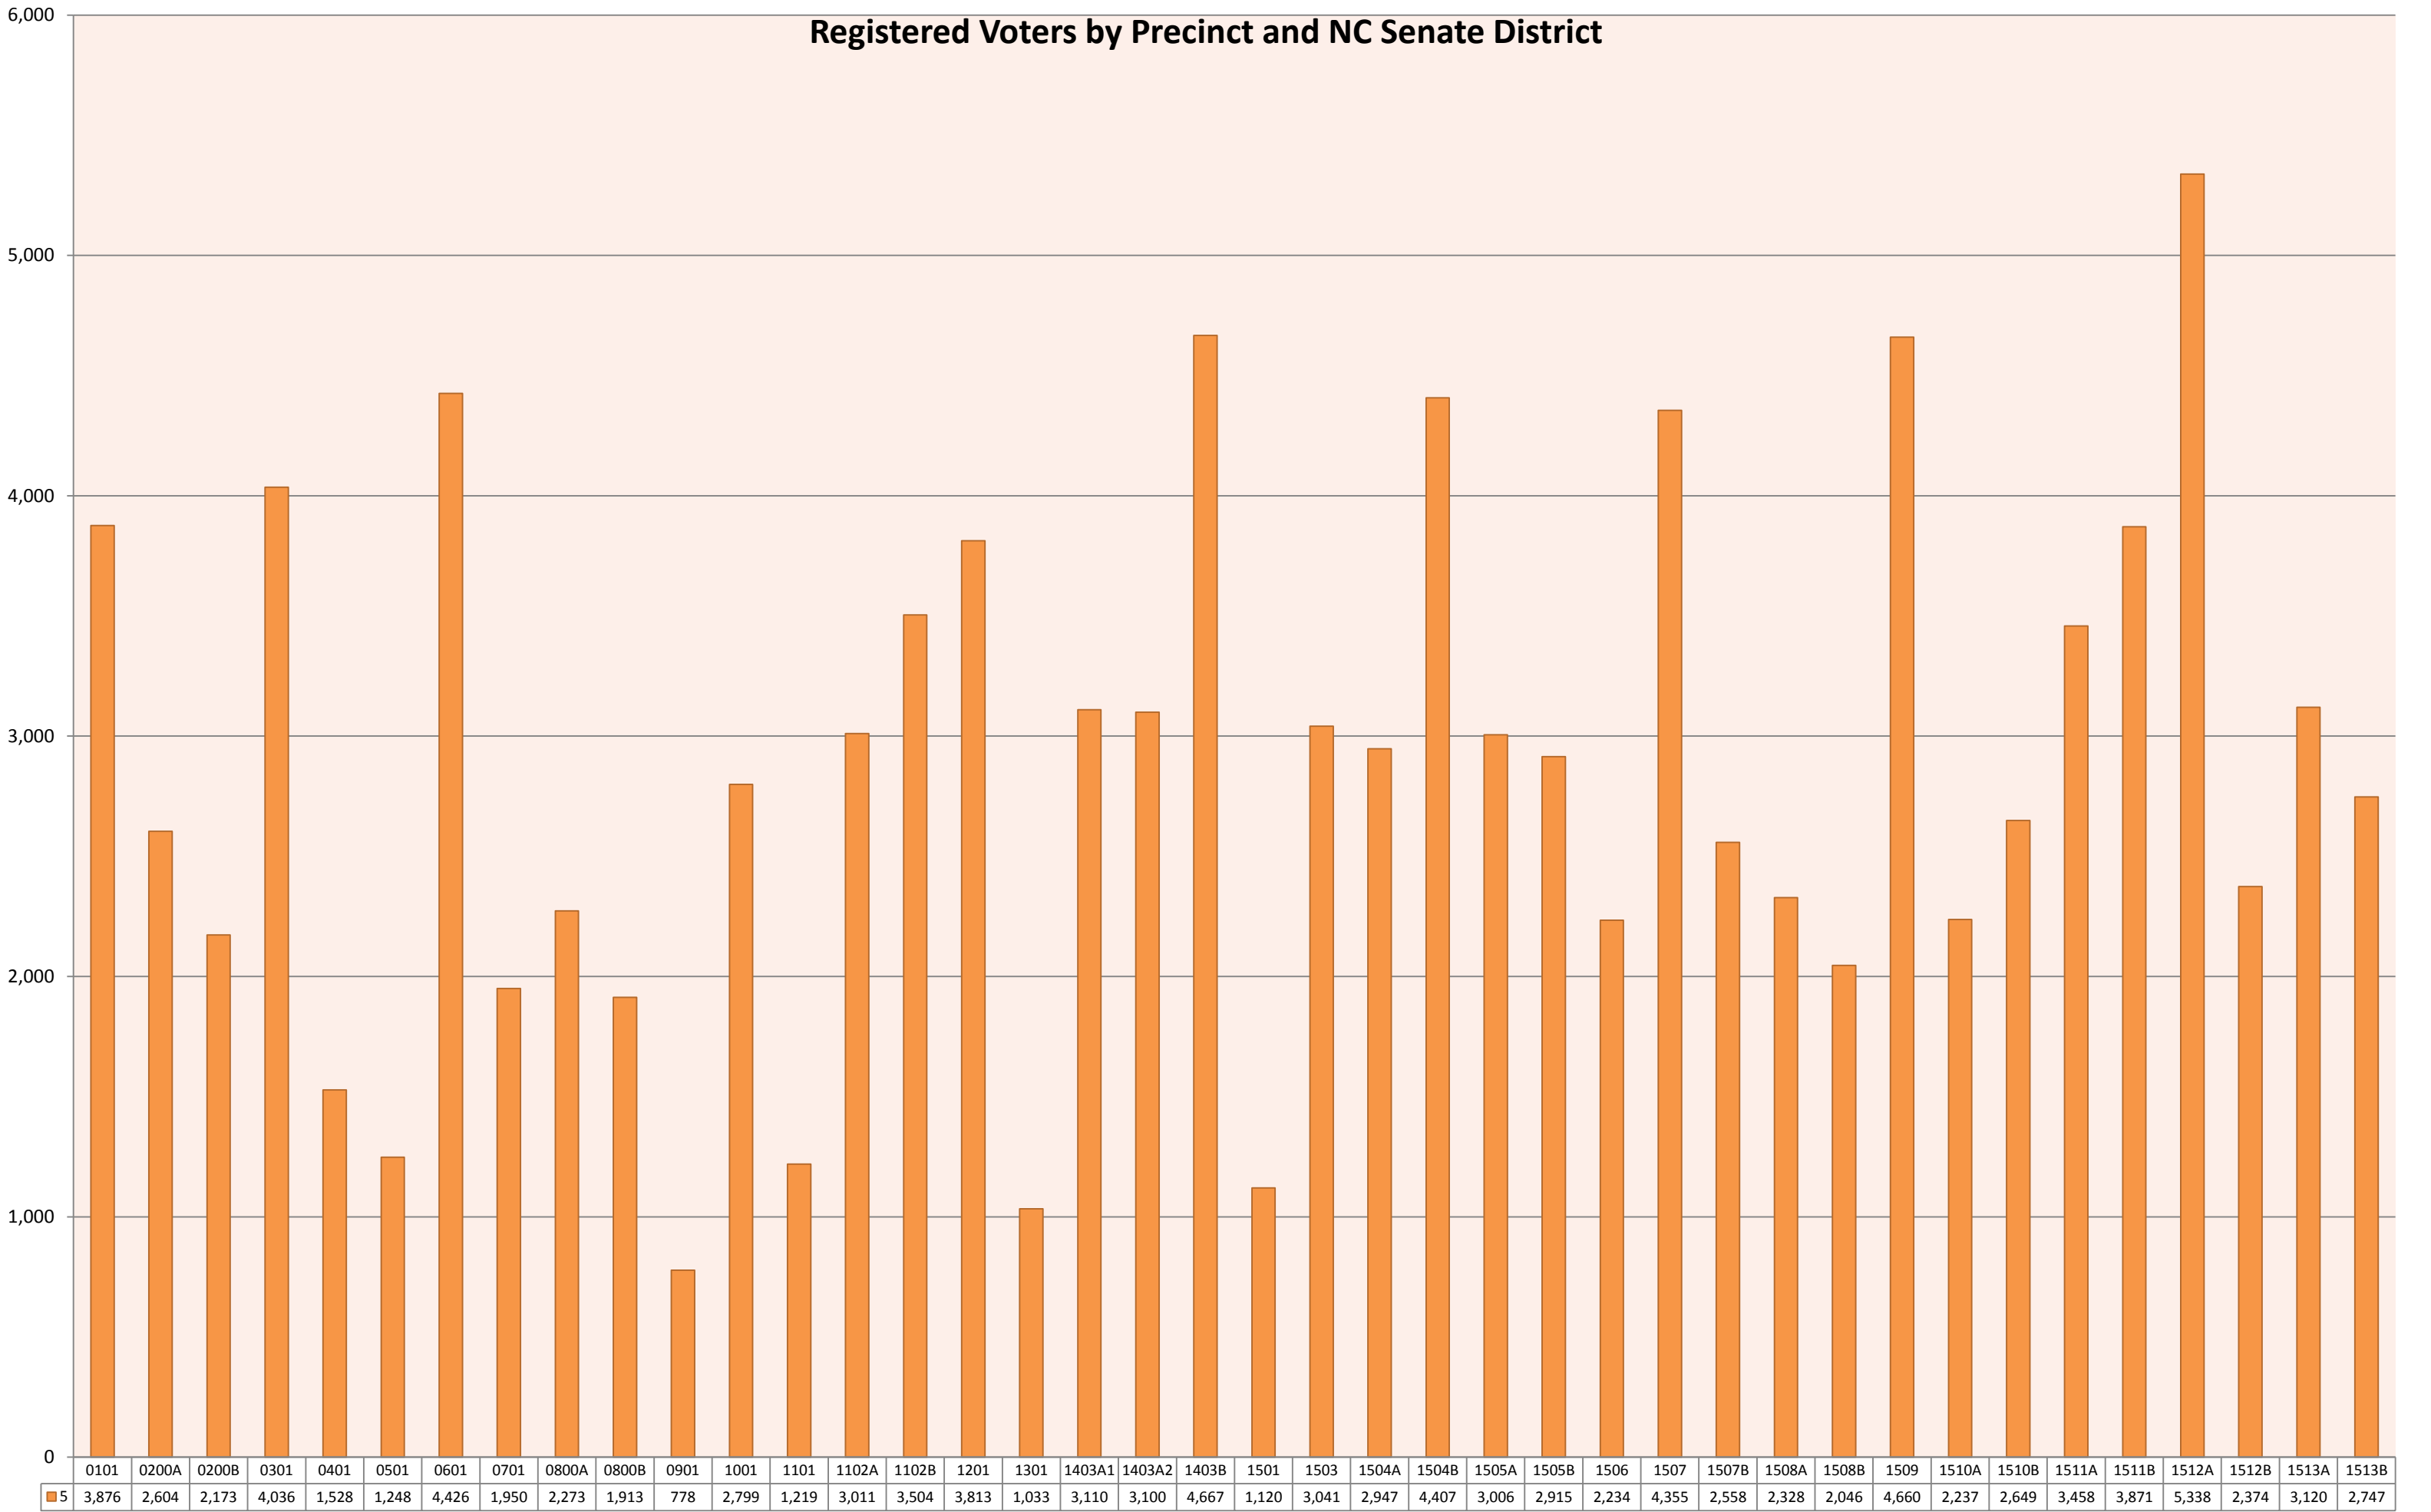

Registered Voters by Precinct and Congressional District

Registered Voters by Precinct and NC Senate District

Registered Voters by Precinct and NC House District

Registered Voters by Precinct and County Commissioner District

	0101	0200A	0200B	0301	0401	0501	0601	0701	0800A	0800B	0901	1001	1101	1102A	1102B	1201	1301	1403A1	1403A2	1403B	1501	1503	1504A	1504B	1505A	1505B	1506	1507	1507B	1508A	1508B	1509	1510A	1510B	1511A	1511B	1512A	1512B	1513A	1513B	
06/B	0	2,604	2,173	0	0	0	4,033	0	0	0	0	2,799	438	0	687	0	1,033	506	2,502	0	0	0	0	0	0	0	0	0	0	0	0	0	0	0	0	0	0	0	0	73	1,557
05/C	0	0	0	0	0	0	87	0	0	0	0	0	0	0	0	0	0	0	598	4,667	0	0	0	0	0	0	539	0	0	0	0	697	2,237	0	3,458	3,871	0	0	3,047	1,190	
04/C	3,549	0	0	0	0	0	0	1,950	2,273	1,913	778	0	0	0	0	0	0	2,604	0	0	0	0	0	0	0	0	0	0	0	0	0	0	0	0	0	0	0	4,800	1,702	0	0
03/B	0	0	0	0	0	0	306	0	0	0	0	0	781	3,011	2,817	0	0	0	0	0	0	0	0	0	0	0	0	2,705	270	1,259	2,032	3,876	0	2,649	0	0	0	0	0	0	
02/A	0	0	0	4,036	1,528	1,248	0	0	0	0	0	0	0	0	0	3,813	0	0	0	0	1,120	3,041	402	0	0	0	0	0	0	0	0	87	0	0	0	0	0	0	0	0	0
01/A	327	0	0	0	0	0	0	0	0	0	0	0	0	0	0	0	0	0	0	0	0	1,734	4,407	3,006	2,915	1,695	1,650	2,288	1,069	14	0	0	0	0	0	0	538	672	0	0	