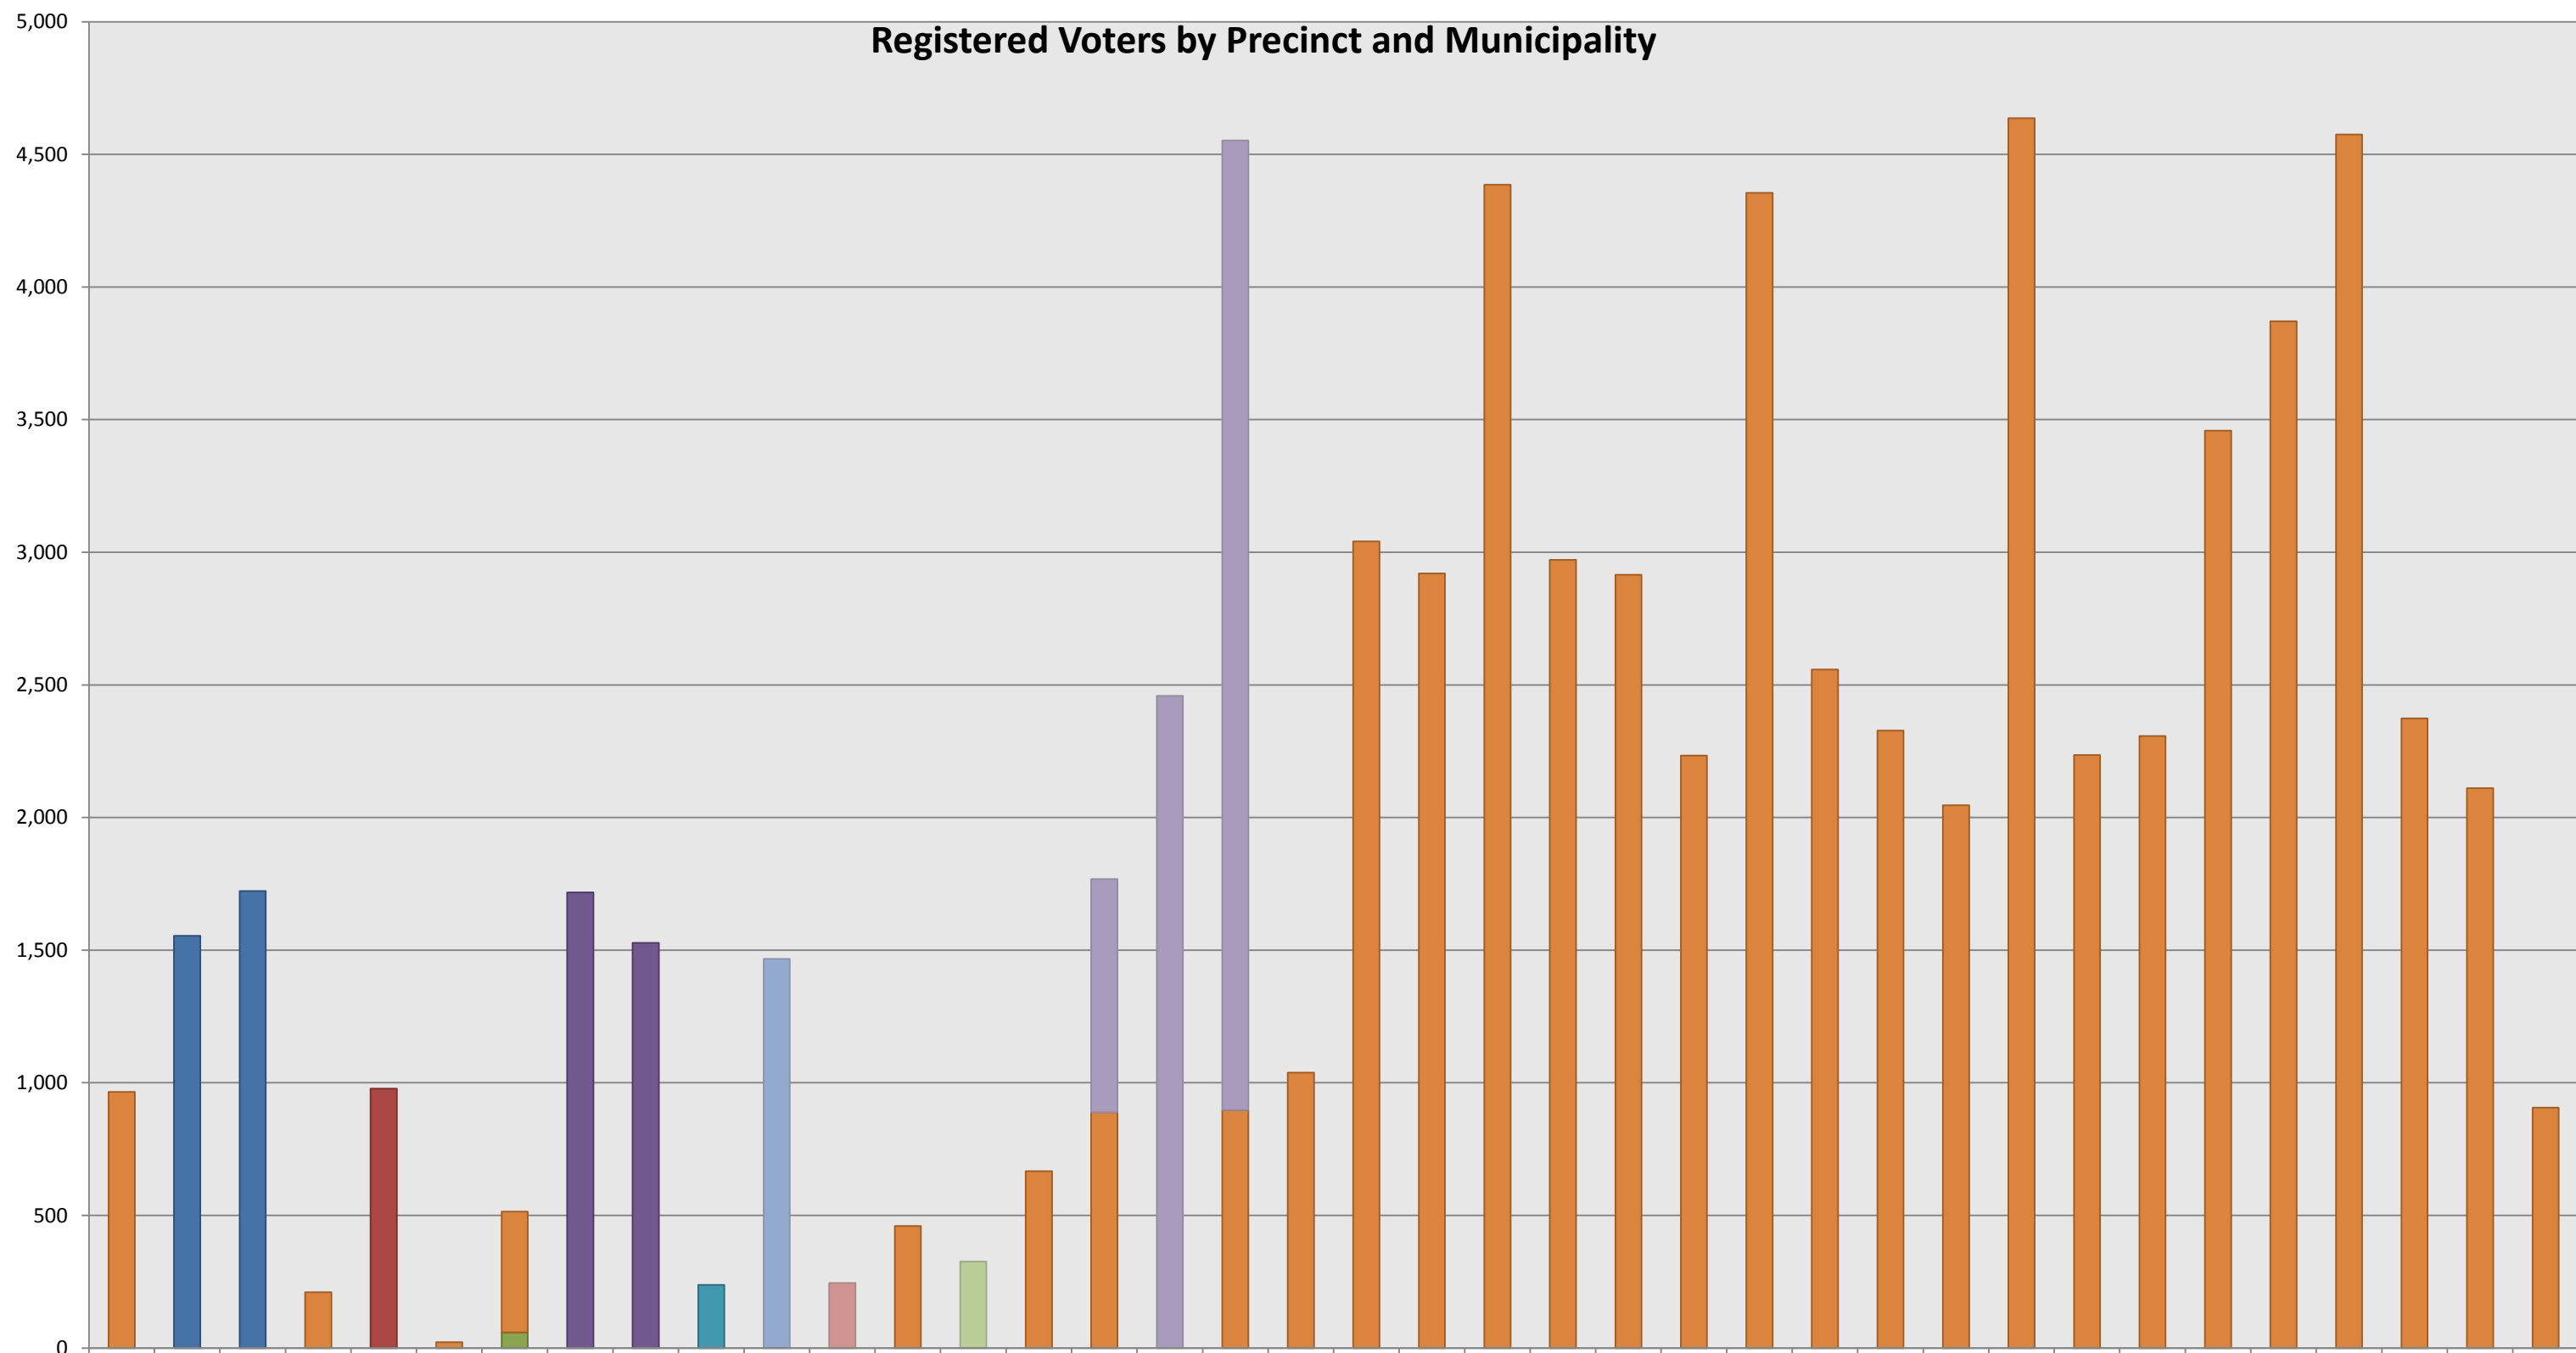

Registered Voters by Precinct and Municipality

	0101	0200A	0200B	0301	0401	0501	0701	0800A	0800B	0901	1001	1101	1102A	1102B	1201	1403A1	1403A2	1403B	1501	1503	1504A	1504B	1505A	1505B	1506	1507	1507B	1508A	1508B	1509	1510A	1510B	1511A	1511B	1512A	1512B	1513A	1513B					
WINTERVILLE	0	0	0	0	0	0	0	0	0	0	0	0	0	0	0	879	2,459	3,655	0	0	0	0	0	0	0	0	0	0	0	0	0	0	0	0	0	0	0	0	0	0	0	0	
SIMPSON	0	0	0	0	0	0	59	0	0	0	0	0	0	326	0	0	0	0	0	0	0	0	0	0	0	0	0	0	0	0	0	0	0	0	0	0	0	0	0	0	0	0	0
GRIMESLAND	0	0	0	0	0	0	0	0	0	0	0	245	0	0	0	0	0	0	0	0	0	0	0	0	0	0	0	0	0	0	0	0	0	0	0	0	0	0	0	0	0	0	0
GRIFTON	0	0	0	0	0	0	0	0	0	0	1,467	0	0	0	0	0	0	0	0	0	0	0	0	0	0	0	0	0	0	0	0	0	0	0	0	0	0	0	0	0	0	0	0
GREENVILLE	966	0	0	211	0	22	455	0	0	0	0	0	460	0	667	889	0	897	1,038	3,041	2,920	4,386	2,971	2,915	2,234	4,355	2,558	2,328	2,046	4,636	2,236	2,307	3,458	3,871	4,575	2,374	2,111	906	0				
FOUNTAIN	0	0	0	0	0	0	0	0	0	238	0	0	0	0	0	0	0	0	0	0	0	0	0	0	0	0	0	0	0	0	0	0	0	0	0	0	0	0	0	0	0	0	
FARMVILLE	0	0	0	0	0	0	0	1,718	1,527	0	0	0	0	0	0	0	0	0	0	0	0	0	0	0	0	0	0	0	0	0	0	0	0	0	0	0	0	0	0	0	0	0	0
FALKLAND	0	0	0	0	0	0	59	0	0	0	0	0	0	0	0	0	0	0	0	0	0	0	0	0	0	0	0	0	0	0	0	0	0	0	0	0	0	0	0	0	0	0	
BETHEL	0	0	0	0	978	0	0	0	0	0	0	0	0	0	0	0	0	0	0	0	0	0	0	0	0	0	0	0	0	0	0	0	0	0	0	0	0	0	0	0	0	0	
AYDEN	0	1,554	1,723	0	0	0	0	0	0	0	0	0	0	0	0	0	0	0	0	0	0	0	0	0	0	0	0	0	0	0	0	0	0	0	0	0	0	0	0	0	0	0