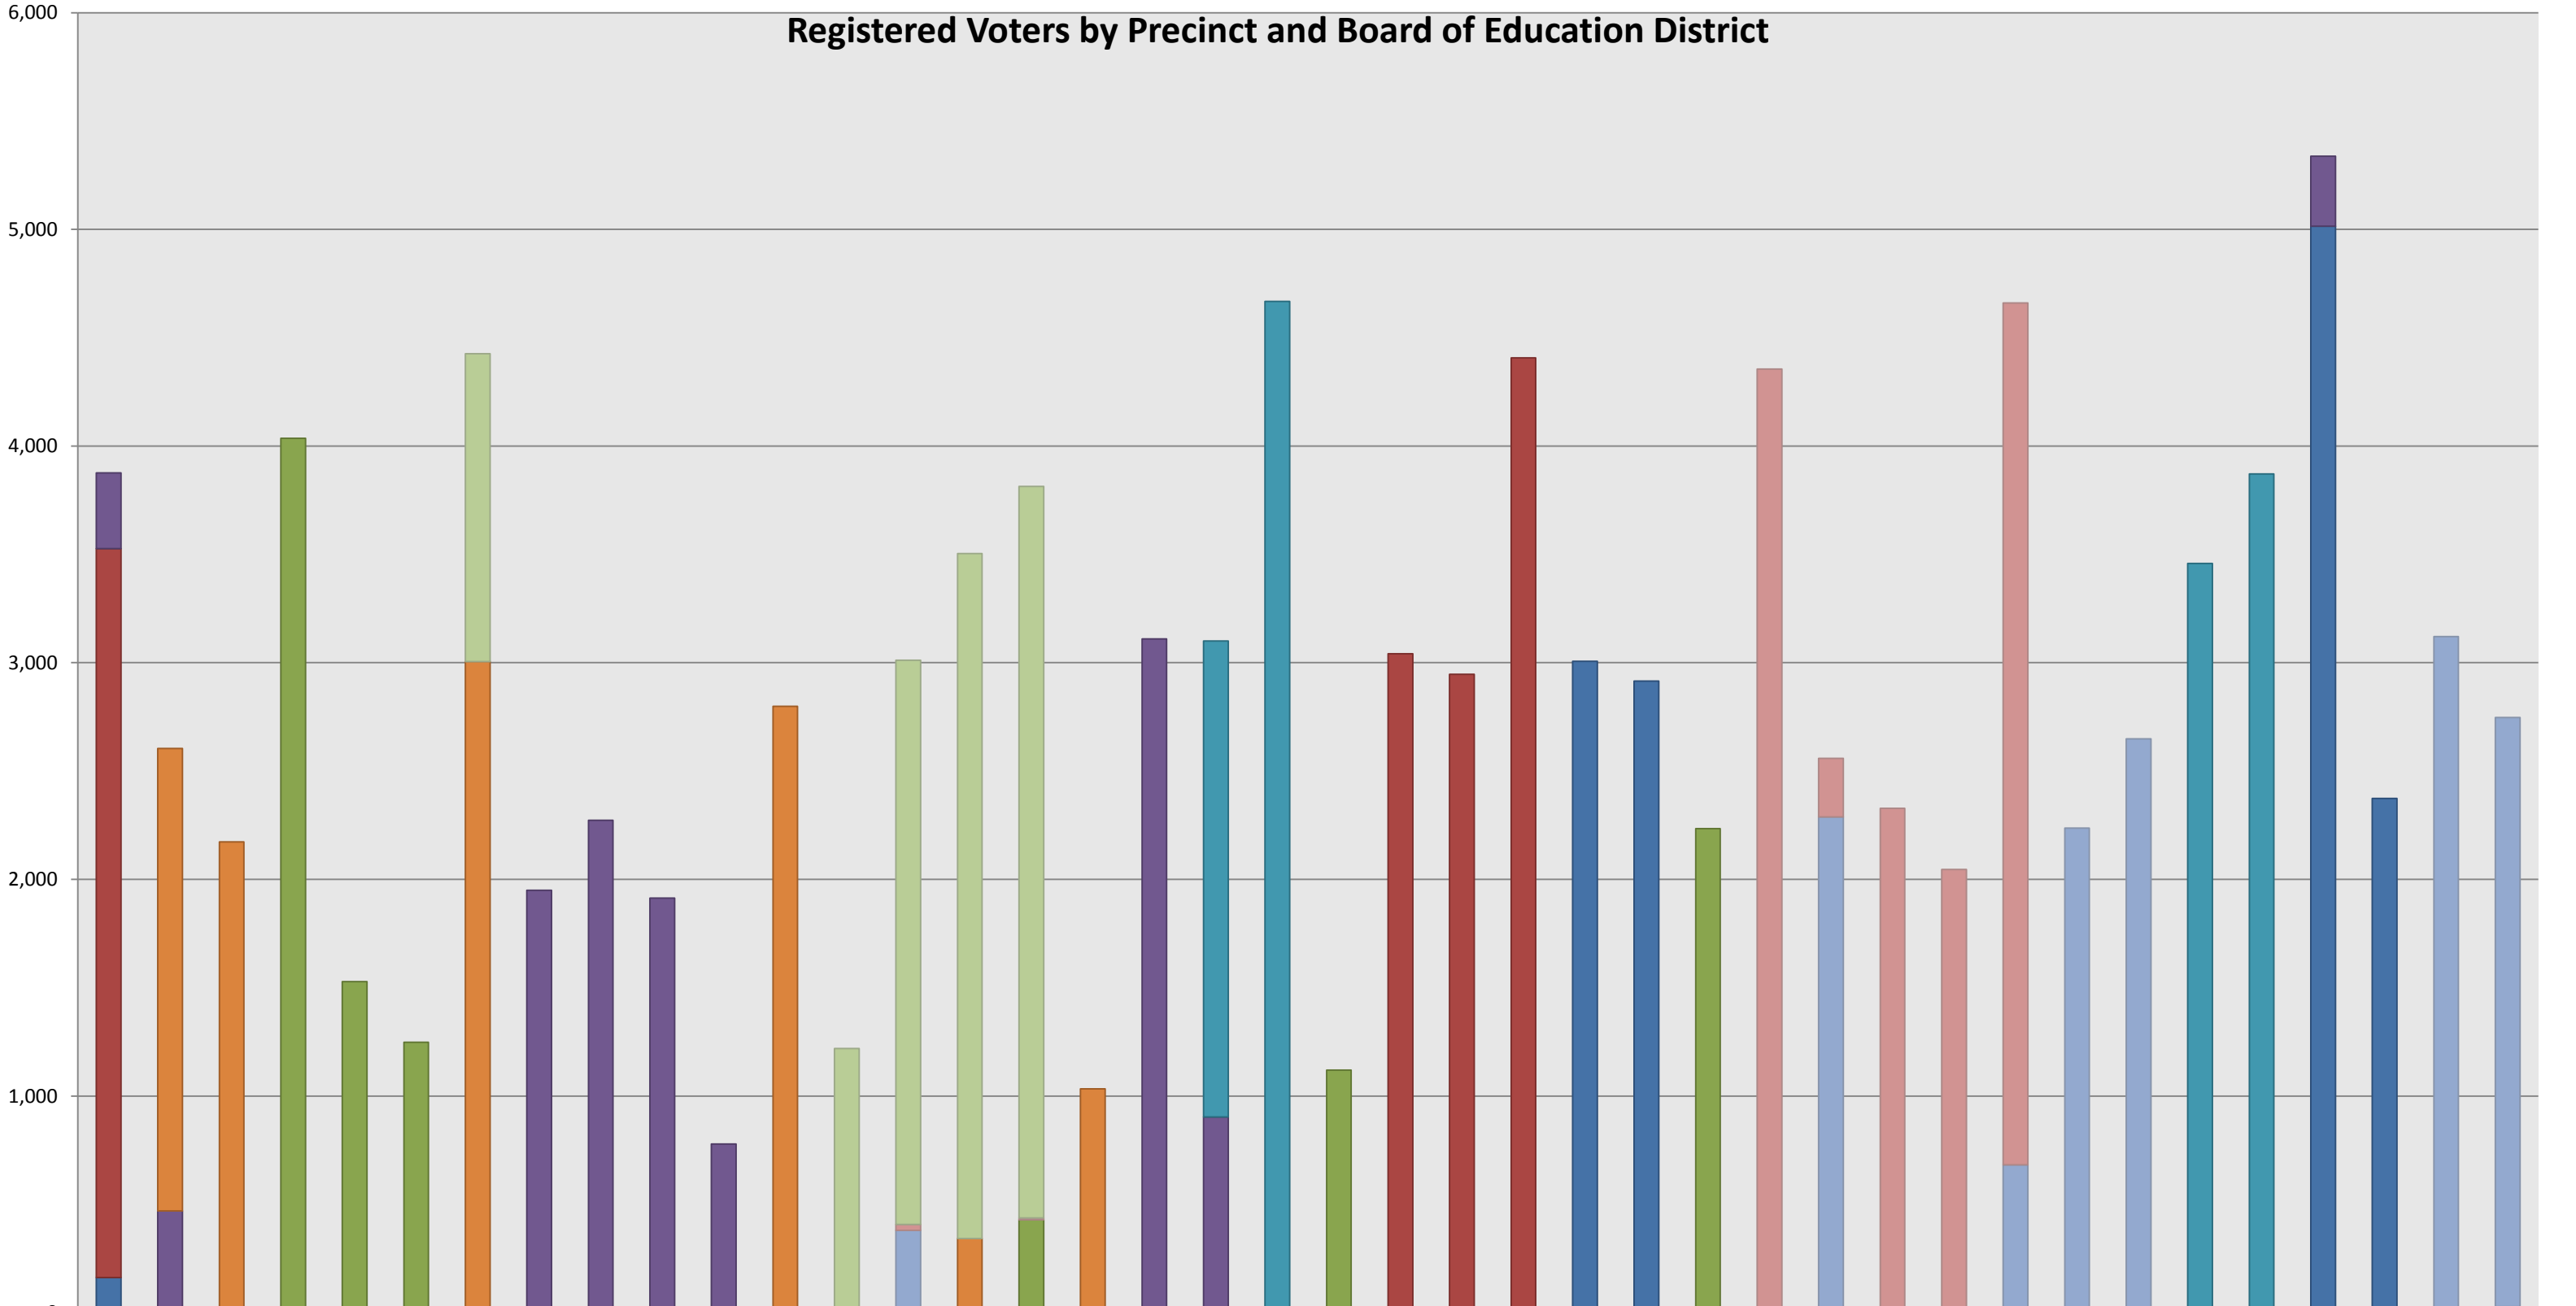

Registered Voters by Precinct and Board of Education District

	0101	0200A	0200B	0301	0401	0501	0601	0701	0800A	0800B	0901	1001	1101	1102A	1102B	1201	1301	1403A1	1403A2	1403B	1501	1503	1504A	1504B	1505A	1505B	1506	1507	1507B	1508A	1508B	1509	1510A	1510B	1511A	1511B	1512A	1512B	1513A	1513B			
9	0	0	0	0	0	0	1,421	0	0	0	0	0	1,219	2,604	3,162	3,376	0	0	0	0	0	0	0	0	0	0	0	0	0	0	0	0	0	0	0	0	0	0	0	0	0	0	
8	0	0	0	0	0	0	0	0	0	0	0	0	0	27	0	8	0	0	0	0	0	0	0	0	0	0	0	4,355	270	2,314	2,046	3,977	0	0	0	0	0	0	0	0	0	0	
7	0	0	0	0	0	0	0	0	0	0	0	0	0	367	0	0	0	0	0	0	0	0	0	0	0	0	0	2,288	0	0	683	2,237	2,649	0	0	0	0	0	3,120	2,719			
6	0	2,134	2,173	0	0	0	3,005	0	0	0	0	2,799	0	13	342	0	1,033	0	0	0	0	0	0	0	0	0	0	0	0	0	0	0	0	0	0	0	0	0	0	0	0	28	
5	0	0	0	0	0	0	0	0	0	0	0	0	0	0	0	0	0	0	2,197	4,667	0	0	0	0	0	0	0	0	0	0	0	0	0	0	0	0	0	3,458	3,871	0	0	0	0
4	350	470	0	0	0	0	0	1,950	2,273	1,913	778	0	0	0	0	0	0	3,099	903	0	0	0	0	0	0	0	0	0	0	0	0	0	0	0	0	0	323	0	0	0	0		
3	0	0	0	4,036	1,528	1,248	0	0	0	0	0	0	0	0	0	429	0	0	0	0	1,120	0	0	0	0	0	2,234	0	0	14	0	0	0	0	0	0	0	0	0	0	0	0	
2	3,363	0	0	0	0	0	0	0	0	0	0	0	0	0	0	0	0	11	0	0	0	3,041	2,947	4,407	0	0	0	0	0	0	0	0	0	0	0	0	0	0	0	0	0	0	
1	163	0	0	0	0	0	0	0	0	0	0	0	0	0	0	0	0	0	0	0	0	0	0	3,006	2,915	0	0	0	0	0	0	0	0	0	0	0	0	5,015	2,374	0	0	0