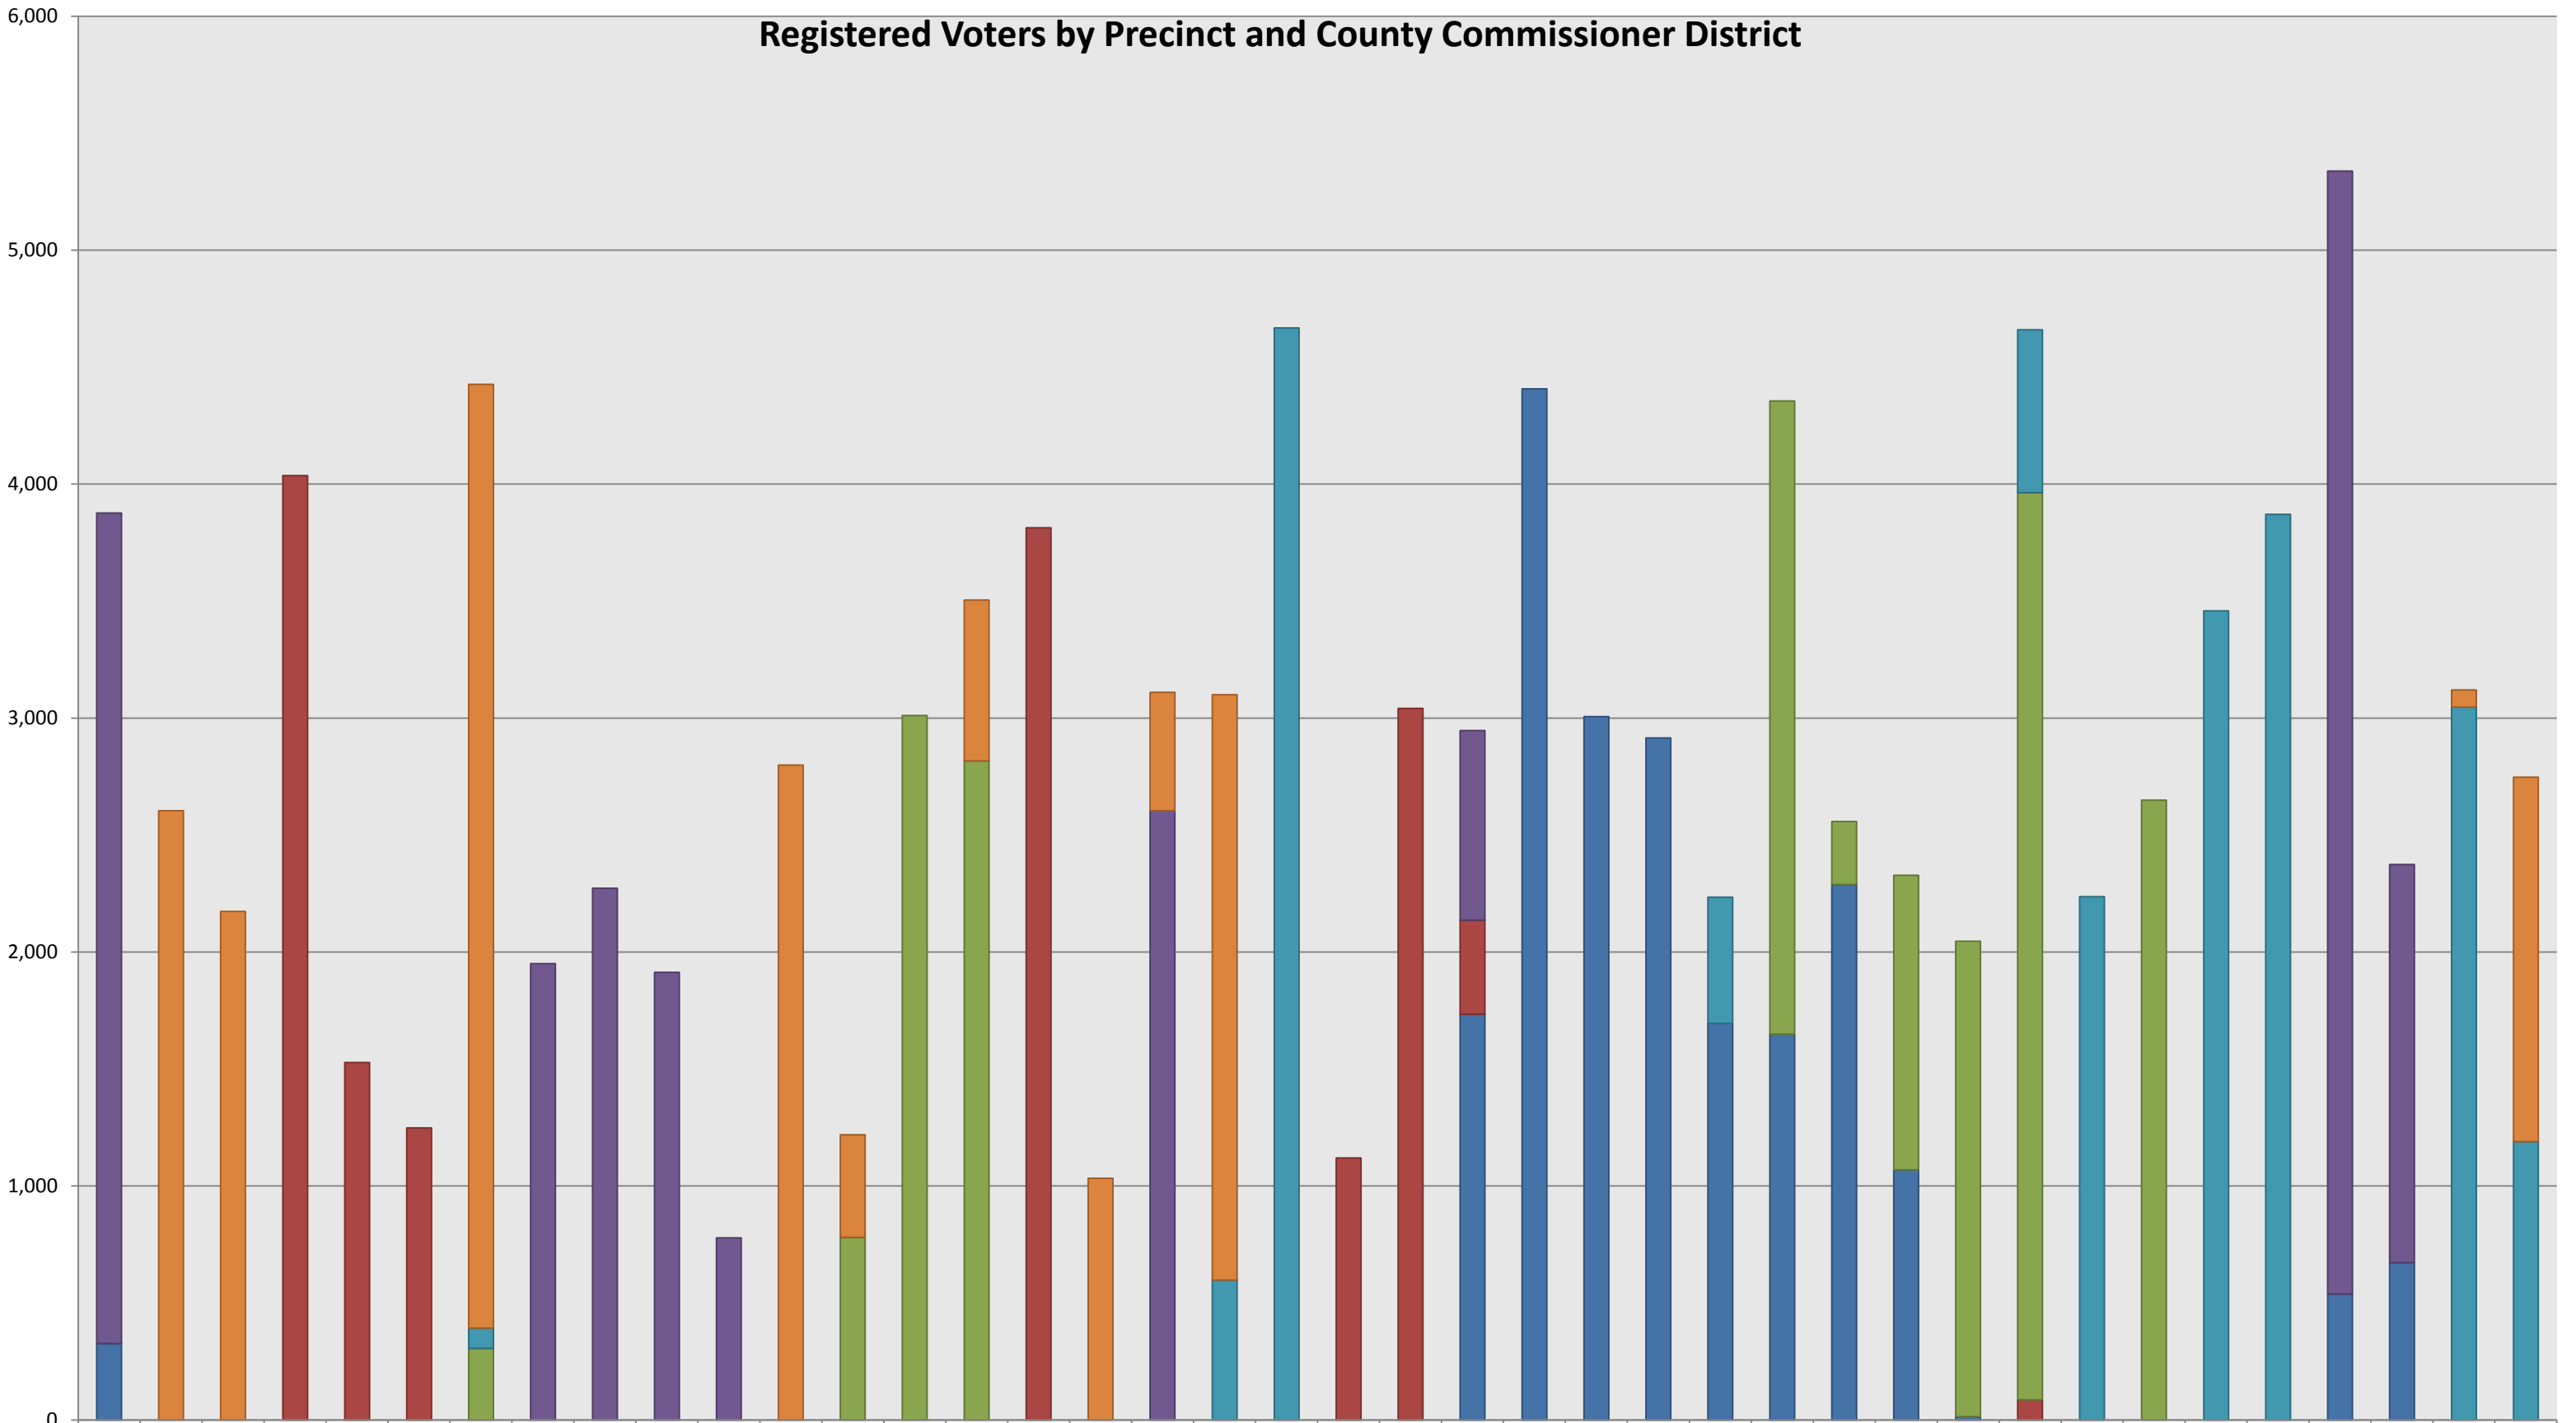

Registered Voters by Precinct and Congressional District

Registered Voters by Precinct and NC Senate District

Registered Voters by Precinct and NC House District

Registered Voters by Precinct and County Commissioner District

	0101	0200A	0200B	0301	0401	0501	0601	0701	0800A	0800B	0901	1001	1101	1102A	1102B	1201	1301	1403A1	1403A2	1403B	1501	1503	1504A	1504B	1505A	1505B	1506	1507	1507B	1508A	1508B	1509	1510A	1510B	1511A	1511B	1512A	1512B	1513A	1513B	
06/B	0	2,604	2,173	0	0	0	4,033	0	0	0	0	2,799	438	0	687	0	1,033	506	2,502	0	0	0	0	0	0	0	0	0	0	0	0	0	0	0	0	0	0	0	0	73	1,557
05/C	0	0	0	0	0	0	87	0	0	0	0	0	0	0	0	0	0	0	598	4,667	0	0	0	0	0	0	539	0	0	0	0	697	2,237	0	3,458	3,871	0	0	3,047	1,190	
04/C	3,549	0	0	0	0	0	0	1,950	2,273	1,913	778	0	0	0	0	0	0	2,604	0	0	0	0	0	0	0	0	0	0	0	0	0	0	0	0	0	0	0	4,800	1,702	0	0
03/B	0	0	0	0	0	0	306	0	0	0	0	0	781	3,011	2,817	0	0	0	0	0	0	0	0	0	0	0	0	2,705	270	1,259	2,032	3,876	0	2,649	0	0	0	0	0	0	
02/A	0	0	0	4,036	1,528	1,248	0	0	0	0	0	0	0	0	0	3,813	0	0	0	0	1,120	3,041	402	0	0	0	0	0	0	0	0	87	0	0	0	0	0	0	0	0	0
01/A	327	0	0	0	0	0	0	0	0	0	0	0	0	0	0	0	0	0	0	0	0	1,734	4,407	3,006	2,915	1,695	1,650	2,288	1,069	14	0	0	0	0	0	0	538	672	0	0	