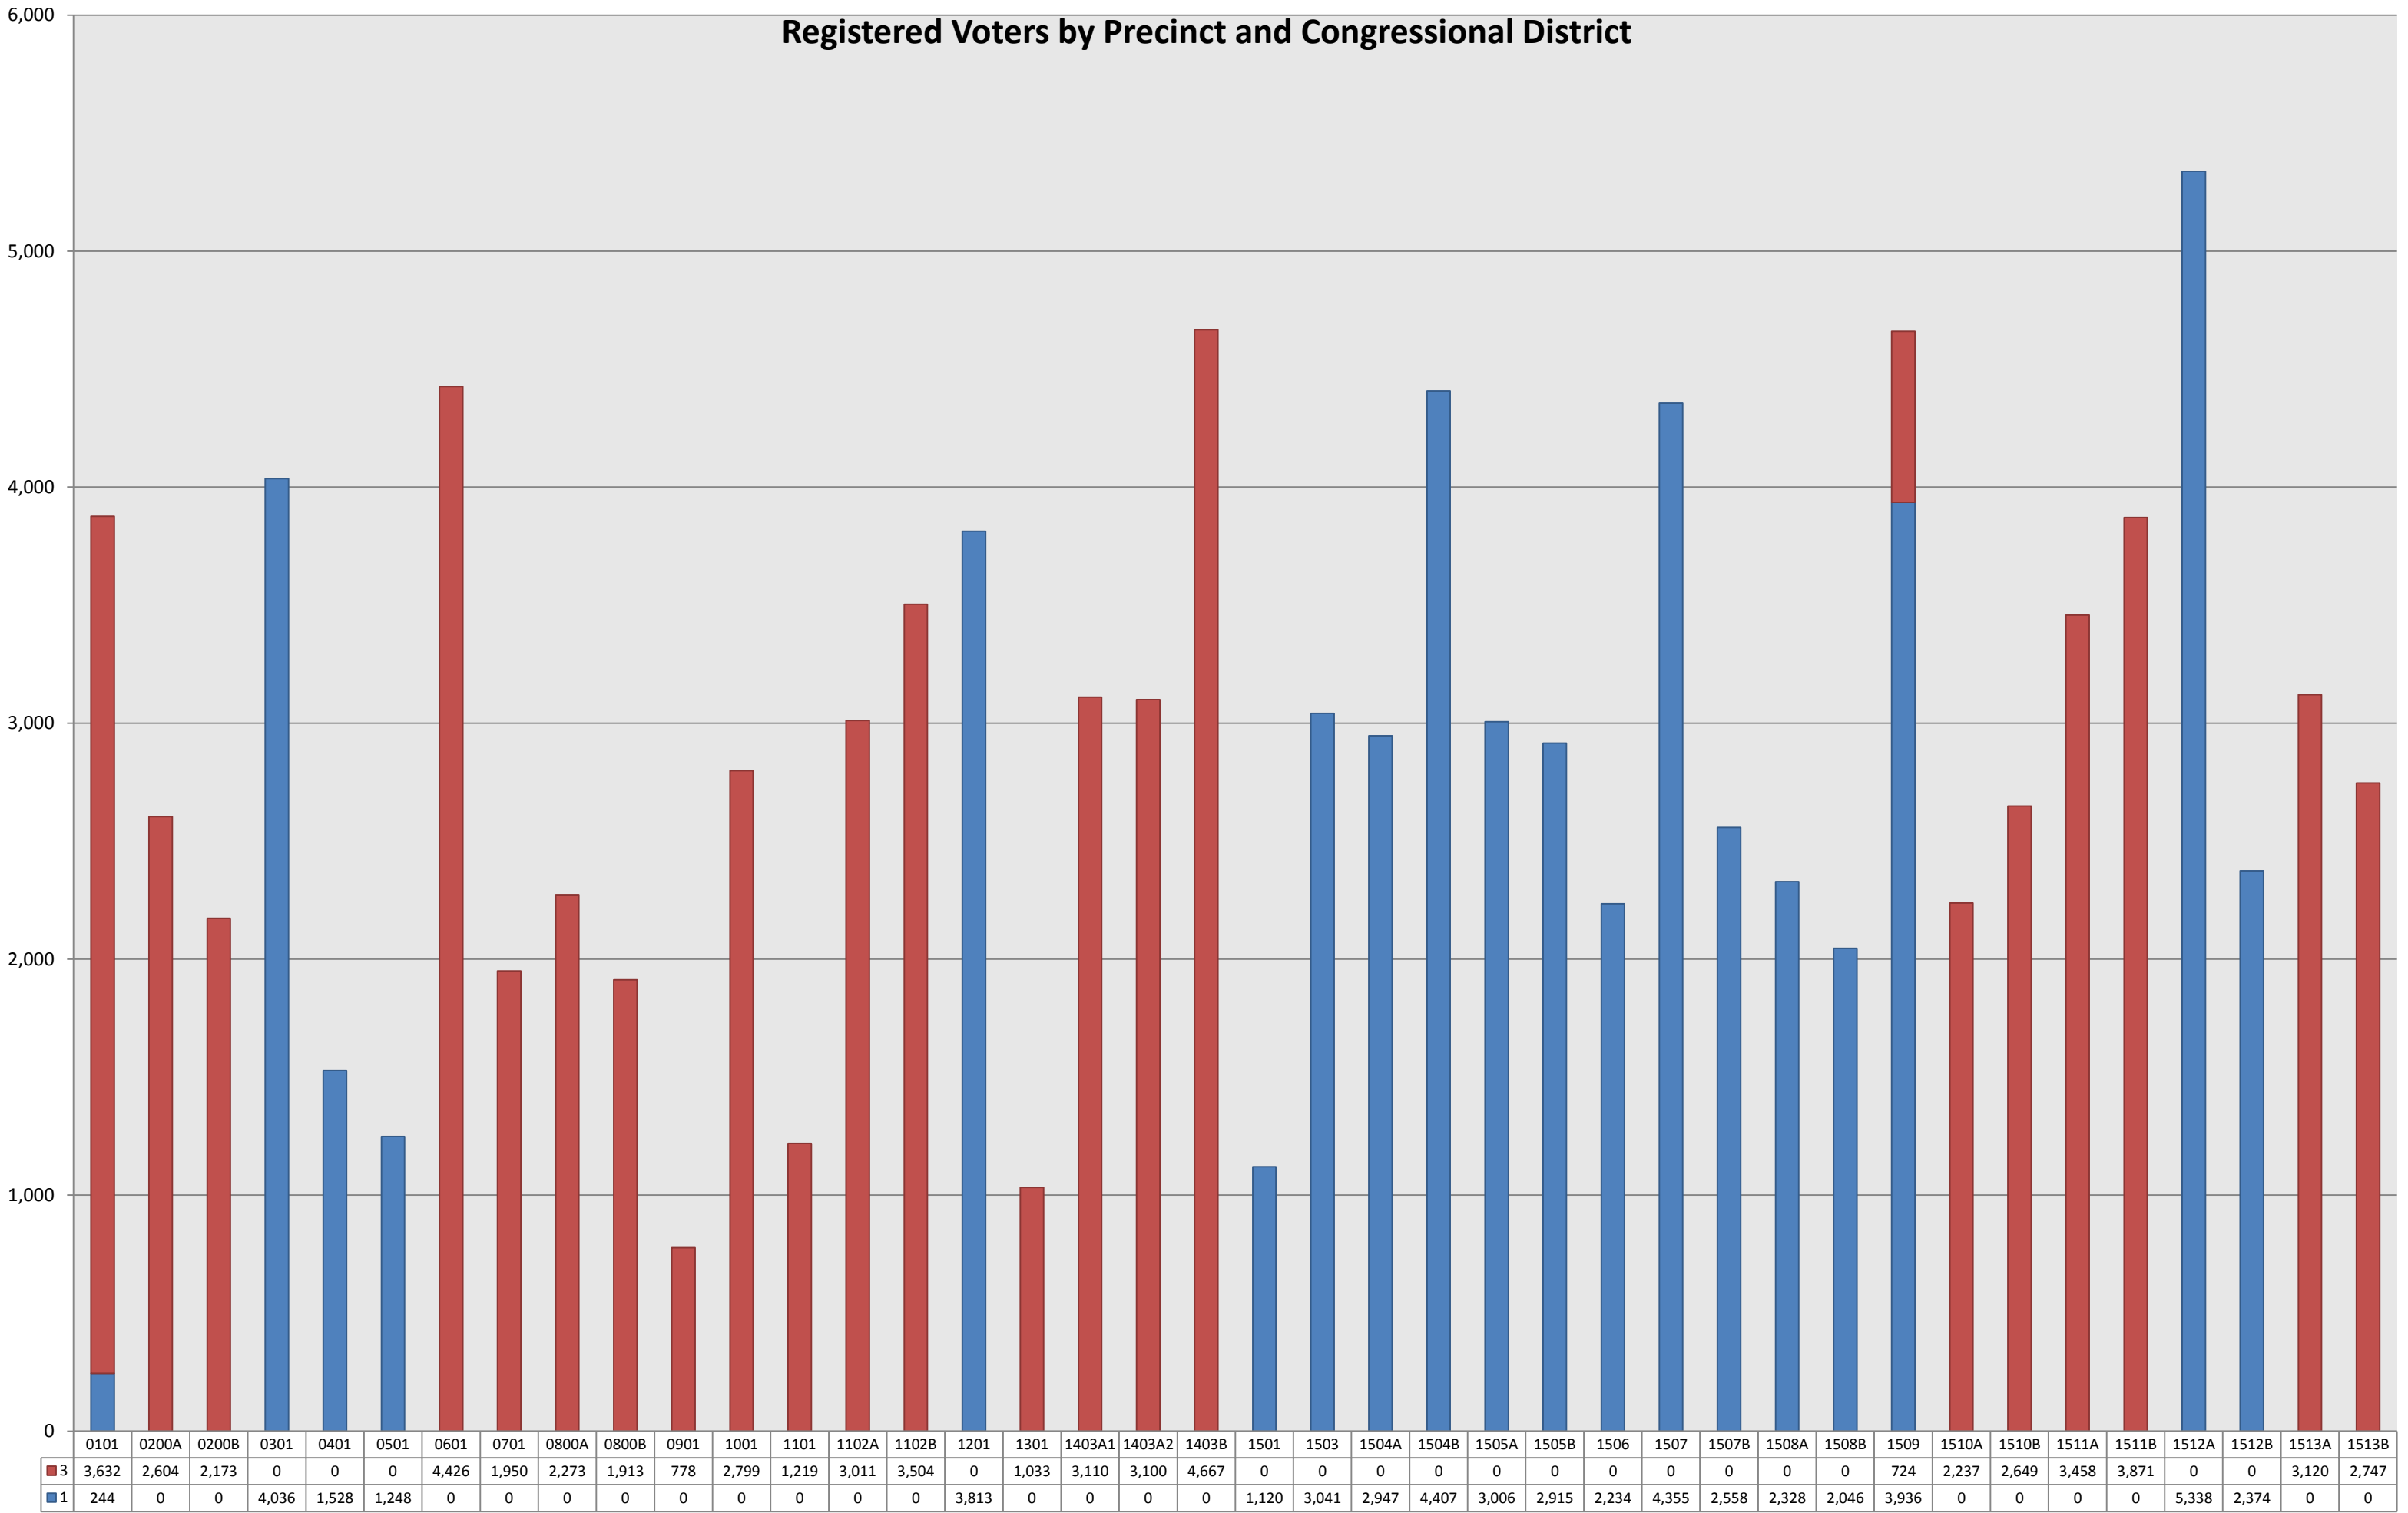

Registered Voters by Precinct and Congressional District

Registered Voters by Precinct and NC Senate District

Registered Voters by Precinct and NC House District

Registered Voters by Precinct and County Commissioner District

	0101	0200A	0200B	0301	0401	0501	0601	0701	0800A	0800B	0901	1001	1101	1102A	1102B	1201	1301	1403A1	1403A2	1403B	1501	1503	1504A	1504B	1505A	1505B	1506	1507	1507B	1508A	1508B	1509	1510A	1510B	1511A	1511B	1512A	1512B	1513A	1513B	
06/B	0	2,604	2,173	0	0	0	4,033	0	0	0	0	2,799	438	0	687	0	1,033	506	2,502	0	0	0	0	0	0	0	0	0	0	0	0	0	0	0	0	0	0	0	0	73	1,557
05/C	0	0	0	0	0	0	87	0	0	0	0	0	0	0	0	0	0	0	598	4,667	0	0	0	0	0	0	539	0	0	0	0	697	2,237	0	3,458	3,871	0	0	3,047	1,190	
04/C	3,549	0	0	0	0	0	0	1,950	2,273	1,913	778	0	0	0	0	0	0	2,604	0	0	0	0	0	0	0	0	0	0	0	0	0	0	0	0	0	0	0	4,800	1,702	0	0
03/B	0	0	0	0	0	0	306	0	0	0	0	0	781	3,011	2,817	0	0	0	0	0	0	0	0	0	0	0	0	2,705	270	1,259	2,032	3,876	0	2,649	0	0	0	0	0	0	
02/A	0	0	0	4,036	1,528	1,248	0	0	0	0	0	0	0	0	0	3,813	0	0	0	0	1,120	3,041	402	0	0	0	0	0	0	0	0	87	0	0	0	0	0	0	0	0	0
01/A	327	0	0	0	0	0	0	0	0	0	0	0	0	0	0	0	0	0	0	0	0	1,734	4,407	3,006	2,915	1,695	1,650	2,288	1,069	14	0	0	0	0	0	0	538	672	0	0	